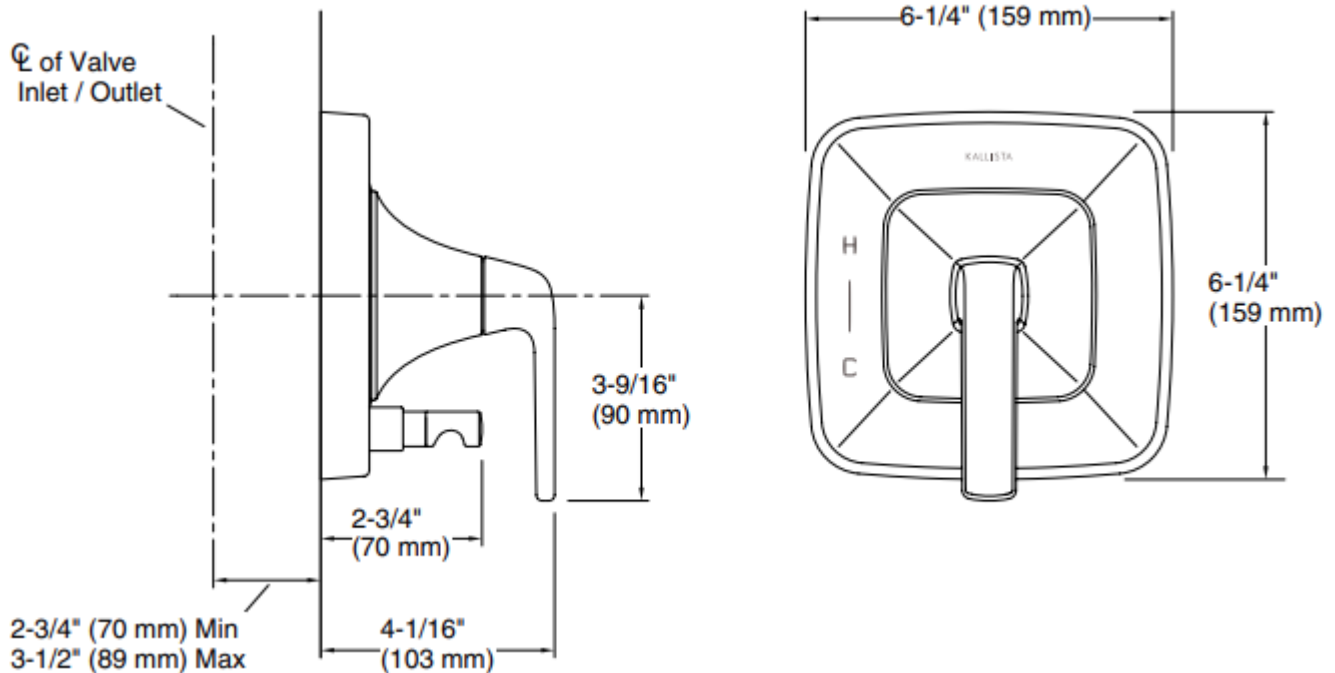

Brand : KALLISTA
 Name : Per Se Pressure balance trim with diverter, lever handle
 Item Code : P24714-LV-AG
 Designer :
 Color / Finish: Brushed Nickel
 Dimensions : 159 x 159 x 103 mm

Product info:

- Pressure balance trim
- With diverter
- Lever handle