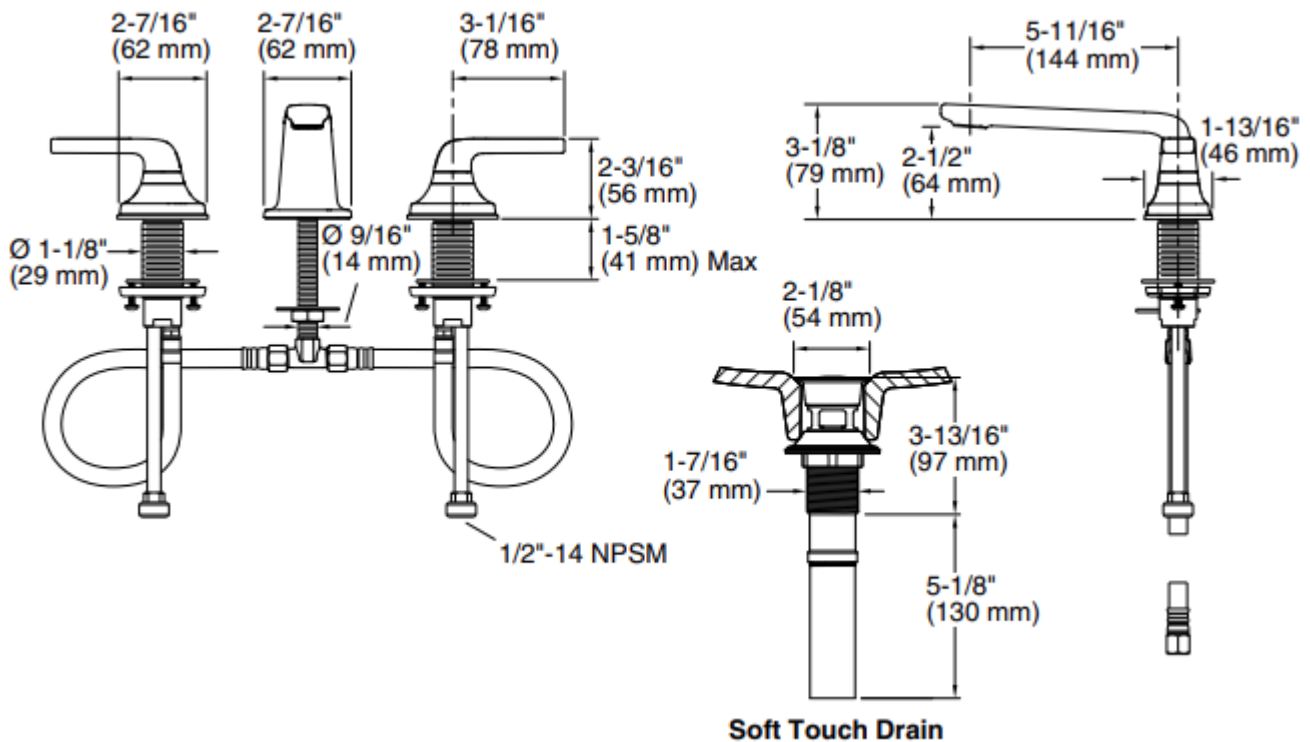

Flushing of pipe must be done before fittings are installed. Failure to do so voids the warranty.

Follow cleaning instructions and avoid using any harmful chemicals.

All information is for reference only. Installation shall always be based on the specs provided with actual delivered items.

For more info, visit www.sanitecph.com