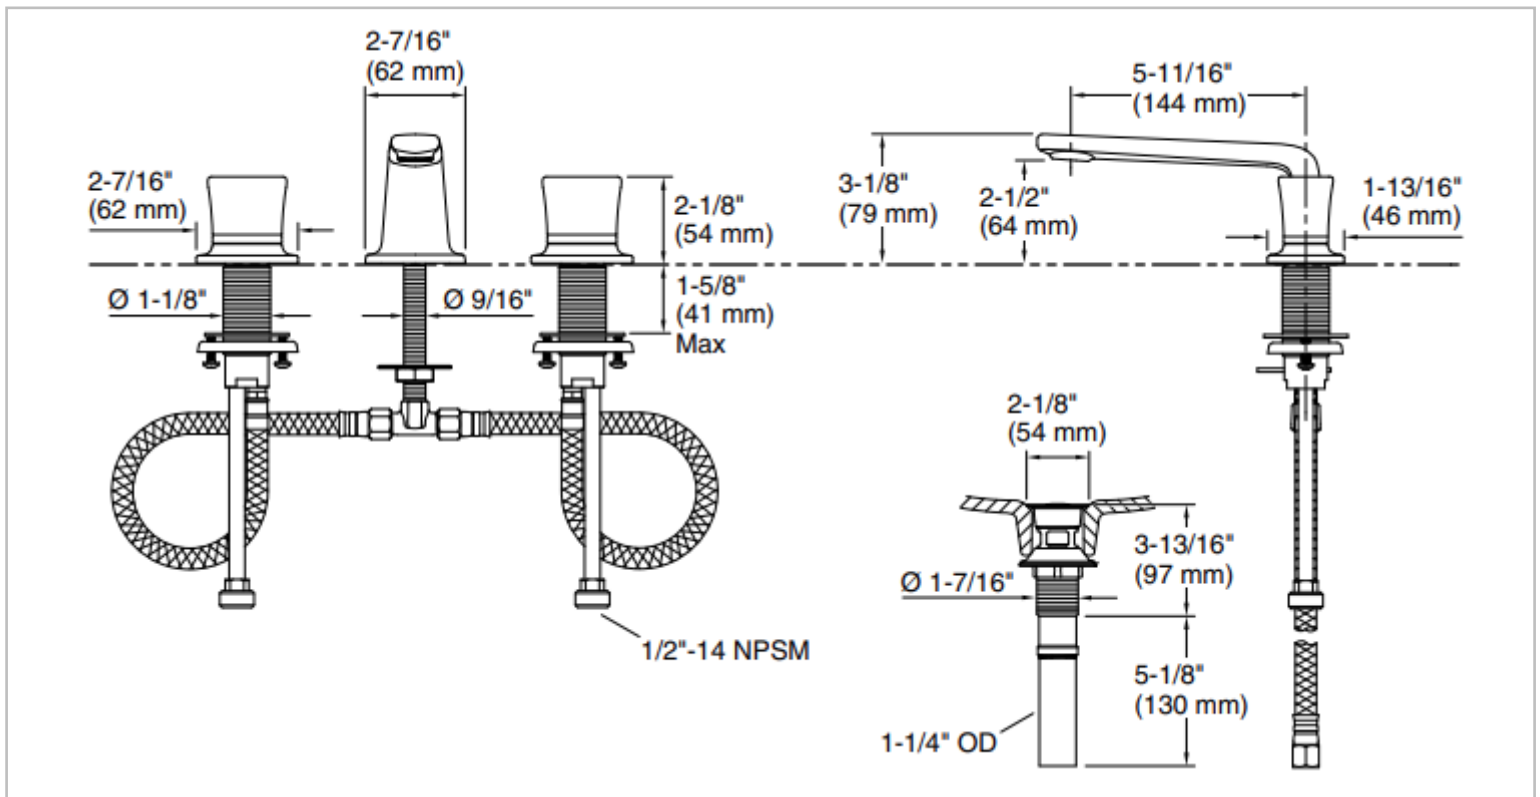

Add-ons sold separately:

- Flexible Hose
- Angle Valve

Flushing of pipe must be done before fittings are installed. Failure to do so voids the warranty.

Follow cleaning instructions and avoid using any harmful chemicals.

All information is for reference only. Installation shall always be based on the specs provided with actual delivered items.

For more info, visit www.sanitecph.com