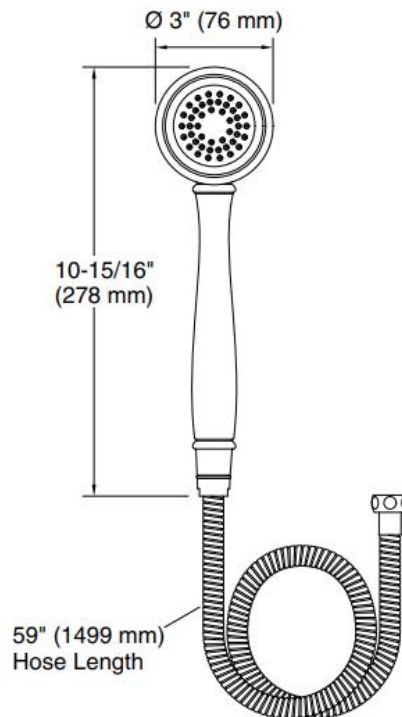

Brand : KALLISTA,USA
Name : Bellis Single function hand shower and hose
Item Code : P24653-00-AD
Designer :
Color / Finish: Nickel Silver
Dimensions : 278 x 76 x 73 mm

Product info:

- Single function hand shower and hose
- Solid brass construction for durability and reliability
- 1.75 gal/min (6.6 l/min) flow rate
- Single-function spray
- Easy to clean spray face resists mineral buildup