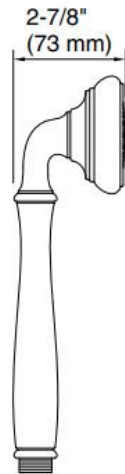

Brand : KALLISTA,USA
Name : Bellis Single function hand shower and hose
Item Code : P24653-00-AD
Designer :
Color / Finish: Nickel Silver
Dimensions : 278 x 76 x 73 mm

Product info:

- Single function hand shower and hose
- Solid brass construction for durability and reliability
- 1.75 gal/min (6.6 l/min) flow rate
- Single-function spray
- Easy to clean spray face resists mineral buildup