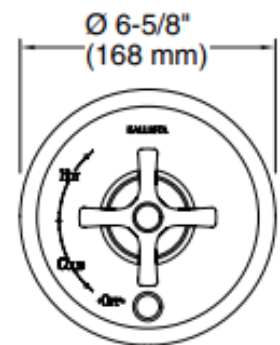

Brand : KALLISTA,USA
 Name : Bellis Pressure Balance trim with diverter, cross handle
 Item Code : P24616-CR-CP
 Designer :
 Color / Finish: Polished Chrome
 Dimensions : 168 x 89 x 119 mm

Product info:

- Balance Trim
- With Diverter
- Cross handle
- Solid brass construction for durability and reliability
- Pressure-balancing technology maintains water temperature within +/- 3 degrees Fahrenheit
- High-temperature limit stop helps eliminate scalding