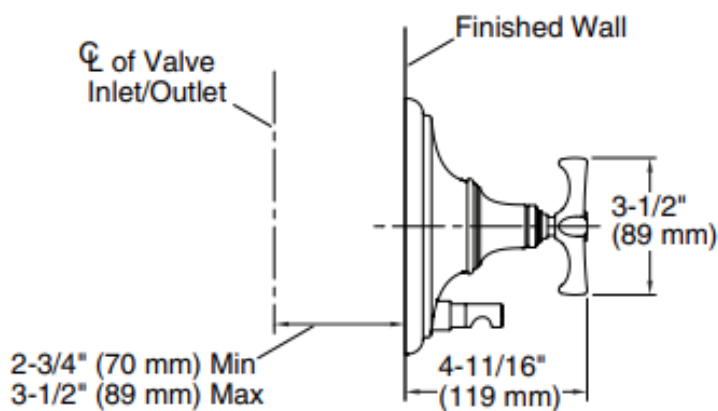

Brand : KALLISTA,USA
 Name : Bellis Pressure Balance trim with diverter, cross handle
 Item Code : P24616-CR-CP
 Designer :
 Color / Finish: Polished Chrome
 Dimensions : 168 x 89 x 119 mm

Product info:

- Balance Trim
- With Diverter
- Cross handle
- Solid brass construction for durability and reliability
- Pressure-balancing technology maintains water temperature within +/- 3 degrees Fahrenheit
- High-temperature limit stop helps eliminate scalding