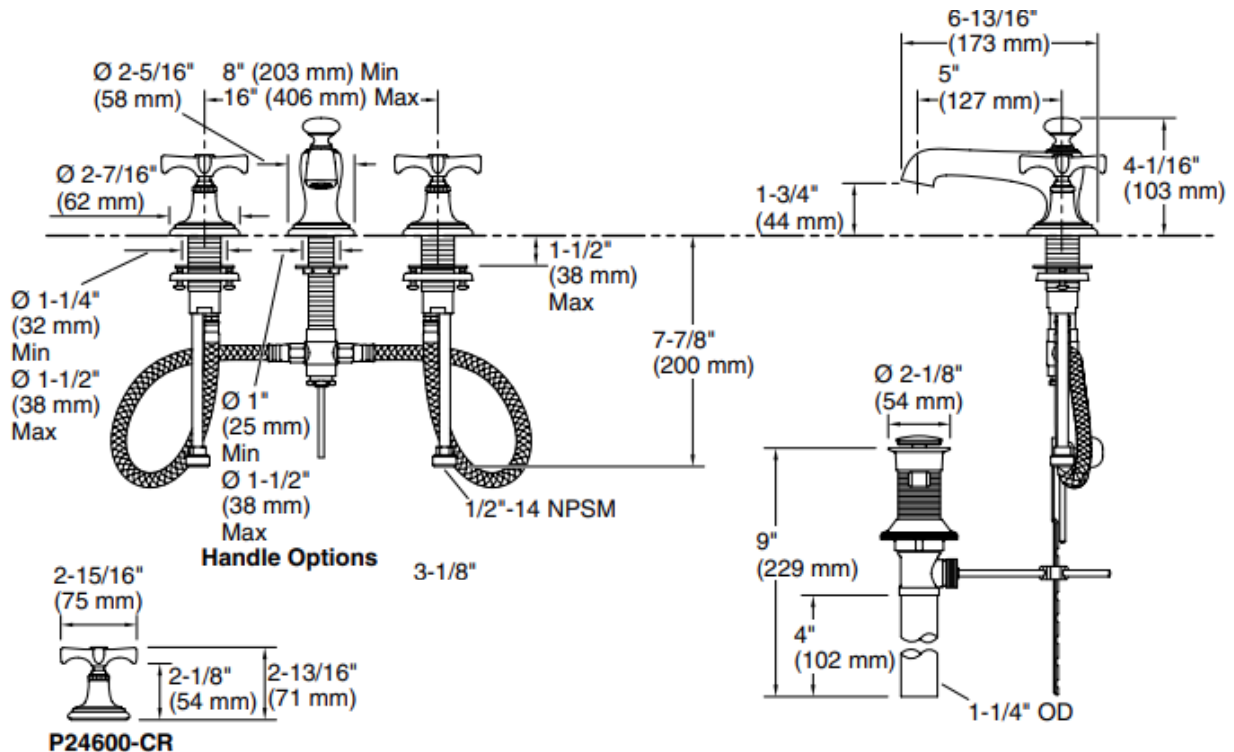

Brand : KALLISTA,USA
 Name : Bellis Sink faucet, traditional spout, cross handles
 Item Code : P24600-CR-CP
 Designer :
 Color / Finish: Polished Chrome
 Dimensions : (See data drawing below for dimensions)

Product info:

- Sink Faucet
- Traditional Spout
- Cross handles
- Solid brass construction for durability and reliability
- 1.2 gal/min (4.5 l/min) maximum flow rate

Add-ons sold separately:

- Flexible hose
- Angle Valve