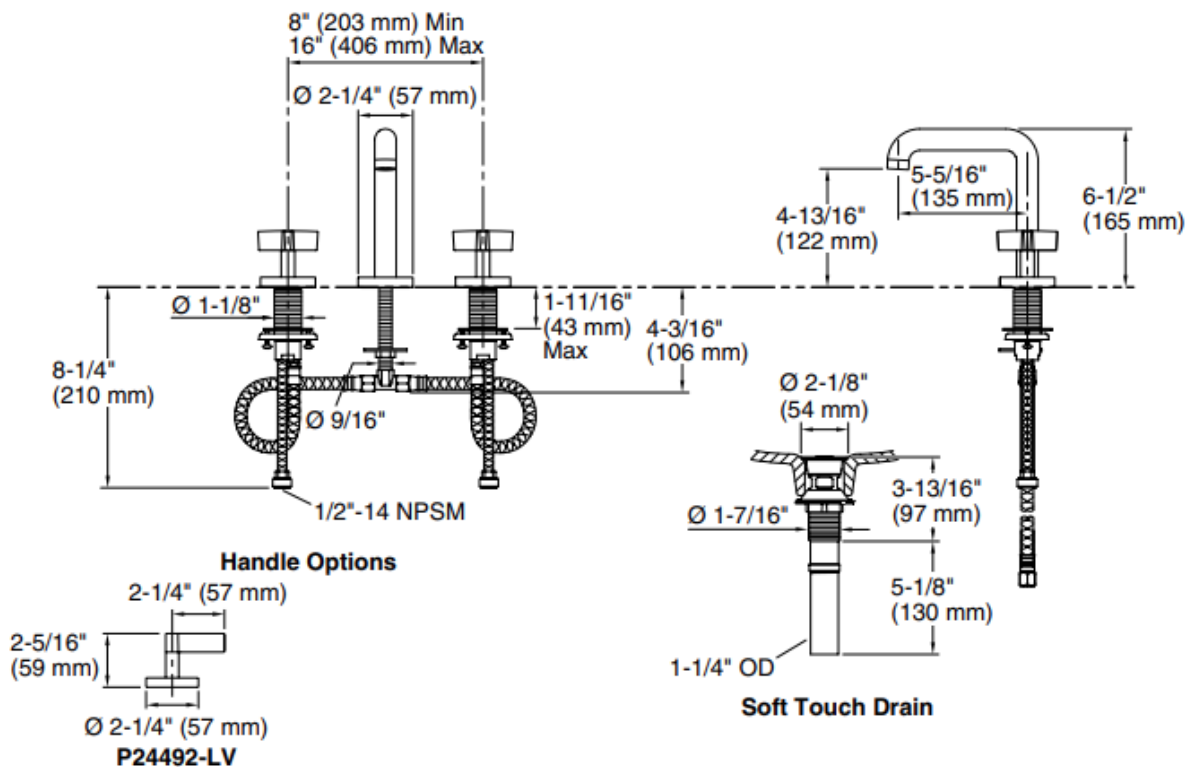

Brand : KALLISTA,USA  
 Name : One Sink Faucet, Tall spout, Lever handles  
 Item Code : P24492-LV-GN  
 Designer :  
 Color / Finish: Gunmetal  
 Dimensions : (See data drawing below for dimensions)

**Product info:**

- Single Control sink Faucet
- Tall Faucet
- Lever handles
- Solid brass construction for durability and reliability
- 1.2 gal/min (4.5 l/min) maximum flow rate

**Add-ons to be sold separately:**

- Flexible hose
- Angle valve