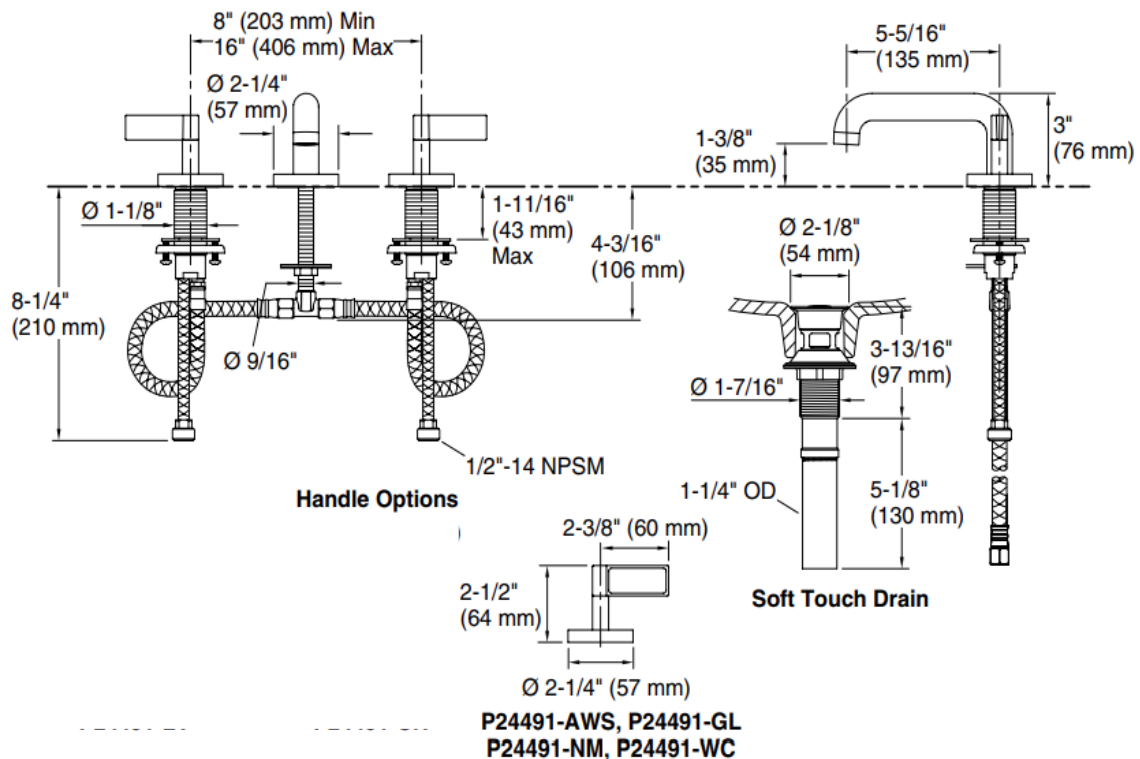

Flushing of pipe must be done before fittings are installed. Failure to do so voids the warranty.

Follow cleaning instructions and avoid using any harmful chemicals.

All information is for reference only. Installation shall always be based on the specs provided with actual delivered items.

For more info, visit www.sanitecph.com