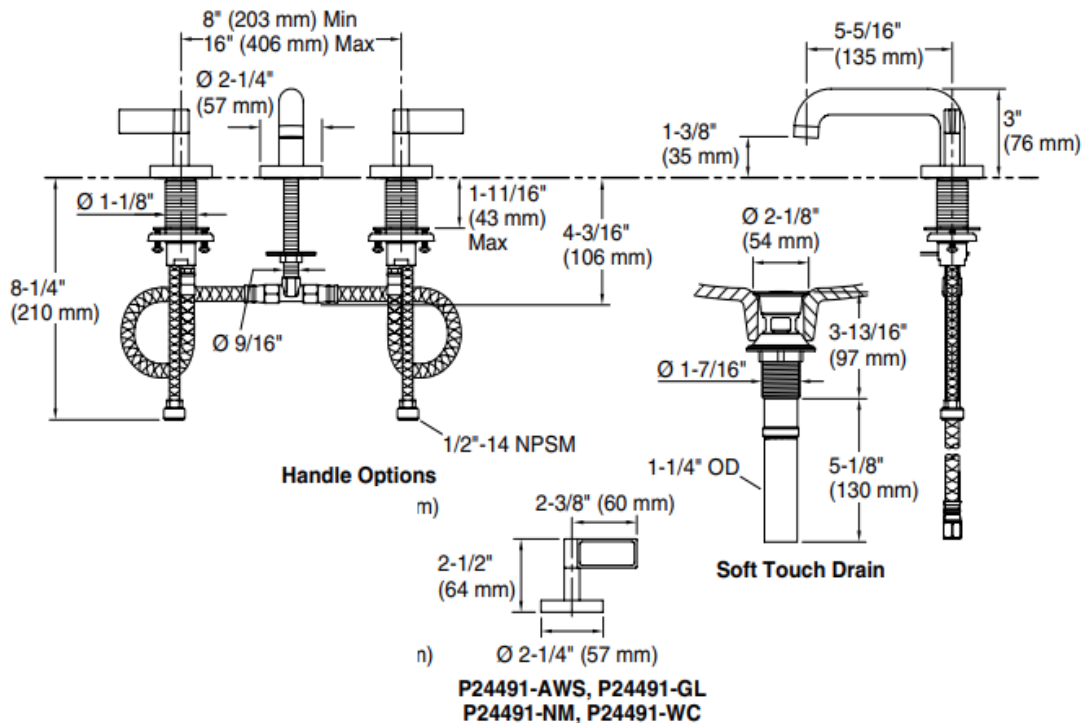

Flushing of pipe must be done before fittings are installed. Failure to do so voids the warranty.

Follow cleaning instructions and avoid using any harmful chemicals.

All information is for reference only. Installation shall always be based on the specs provided with actual delivered items.

For more info, visit www.sanitecph.com