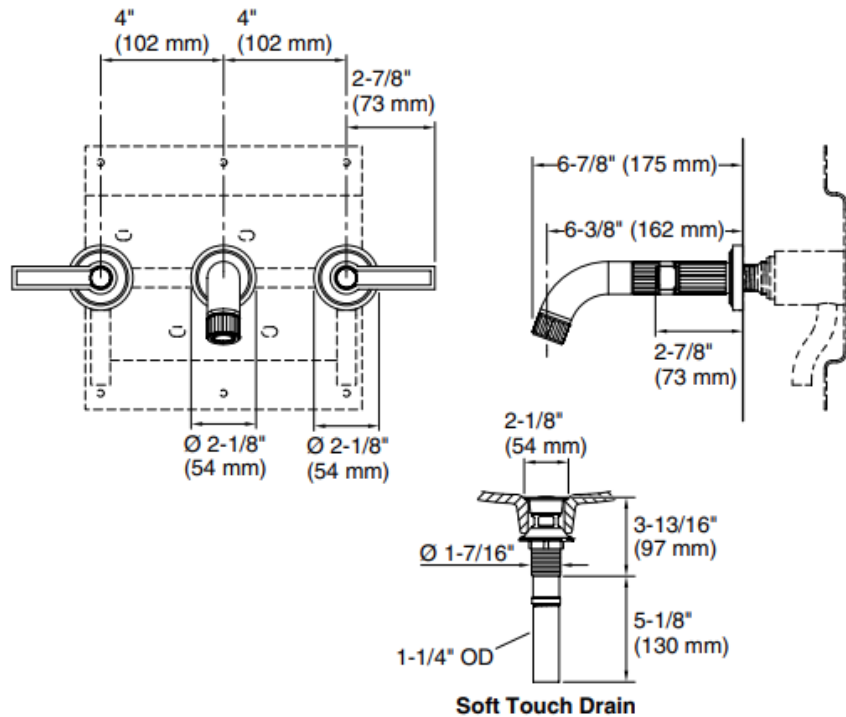

Brand : KALLISTA,USA
Name : Vir Stil Wall-mount sink faucet, lever handles
Item Code : P24200-LV-CP
Designer : Laura Kirar
Color / Finish: Polished Chrome
Dimensions : (See data drawing below for dimensions)

Product info:

- Wall-mount Sink Faucet
- Lever handles
- Solid metal construction for durability and reliability
- 1.2 gal/min (4.5 l/min) maximum flow rate
- Quarter-turn washer less ceramic disc valves

Add-ons to be sold separately:

- Flexible hose
- Angle valve

Flushing of pipe must be done before fittings are installed. Failure to do so voids the warranty.

Follow cleaning instructions and avoid using any harmful chemicals.

All information is for reference only. Installation shall always be based on the specs provided with actual delivered items.

For more info, visit www.sanitecph.com