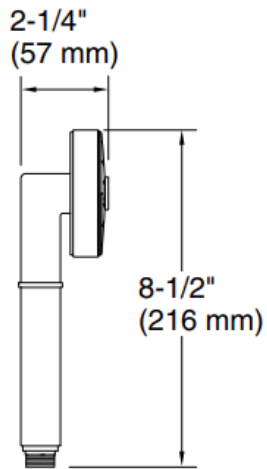

Brand : KALLISTA,USA
Name : Pure Paletta Sink faucet, tall spout, lever handles
Item Code : P24175-00-BZ
Designer : Laura Kirar
Color / Finish: Antique bronze
Dimensions : 81 x 216 x 57 mm

Product info:

- Sink Faucet
- Tall spout
- Lever Handles
- Solid brass construction for durability and reliability
- Single-function spray
- 1.75 gal/min (6.6 l/min) flow rate
- 1/2" NPT connection

Ø 3-3/16"
(81 mm)

59" (1499 mm)
Hose Length

Flushing of pipe must be done before fittings are installed. Failure to do so voids the warranty.

Follow cleaning instructions and avoid using any harmful chemicals.

All information is for reference only. Installation shall always be based on the specs provided with actual delivered items.