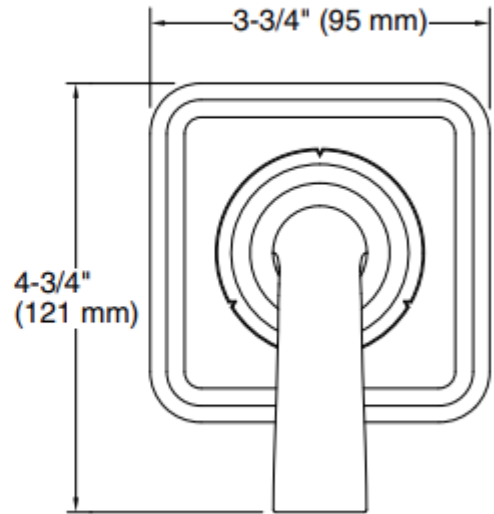

Brand : KALLISTA,USA  
Name : Counterpoint Transfer Trim, Lever handle  
Item Code : P23283-LV-CP  
Designer : Barbara Barry  
Color / Finish: Chrome  
Dimensions : 95 x 121 x 102 mm

**Product info:**

- Transfer Trim
- Lever handle
- Solid brass construction for durability and reliability

2-3/4" (70 mm) Min  
3-7/8" (98 mm) Max

Finished Wall

Flushing of pipe must be done before fittings are installed. Failure to do so voids the warranty.

Follow cleaning instructions and avoid using any harmful chemicals.