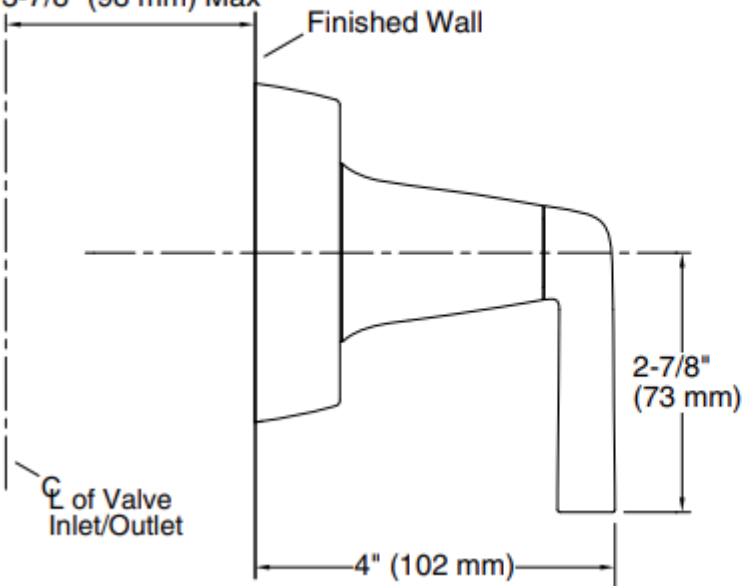

Brand : KALLISTA,USA  
Name : Counterpoint Transfer Trim, Lever handle  
Item Code : P23283-LV-CP  
Designer : Barbara Barry  
Color / Finish: Chrome  
Dimensions : 95 x 121 x 102 mm

**Product info:**

- Transfer Trim
- Lever handle
- Solid brass construction for durability and reliability

2-3/4" (70 mm) Min  
3-7/8" (98 mm) Max

Finished Wall

Flushing of pipe must be done before fittings are installed. Failure to do so voids the warranty.

Follow cleaning instructions and avoid using any harmful chemicals.