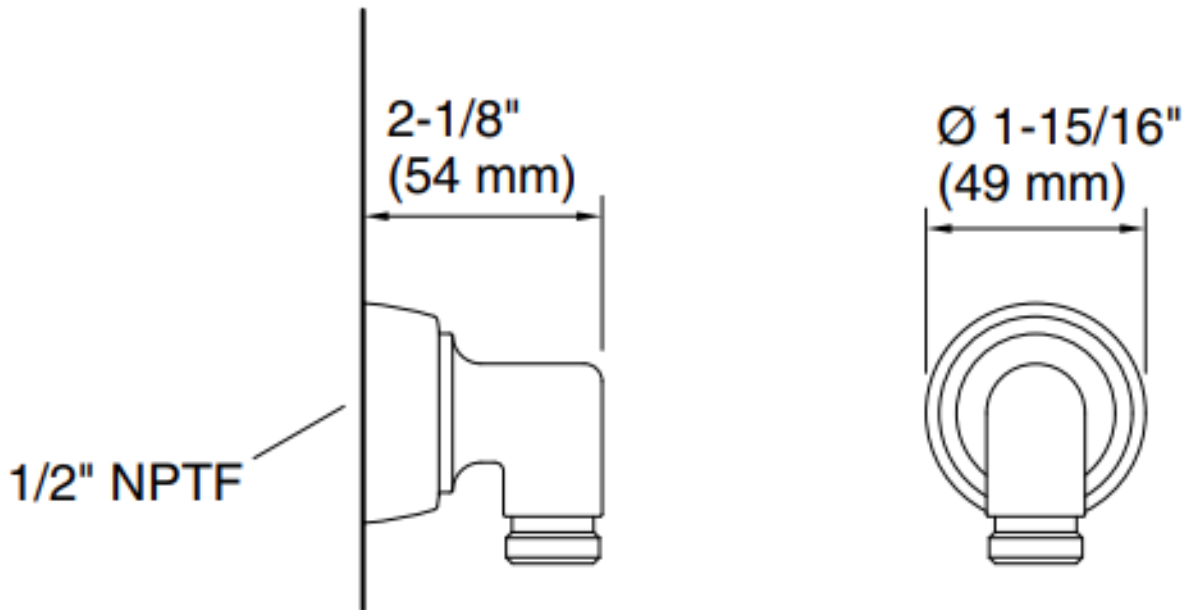

Brand : KALLISTA,USA
Name : Counterpoint Wall supply elbow
Item Code : P23244-00-CP
Designer : Barbara Barry
Color / Finish: Chrome
Dimensions : 49 x 43 mm

Product info:

- Wall supply elbow
- Solid brass construction for durability and reliability