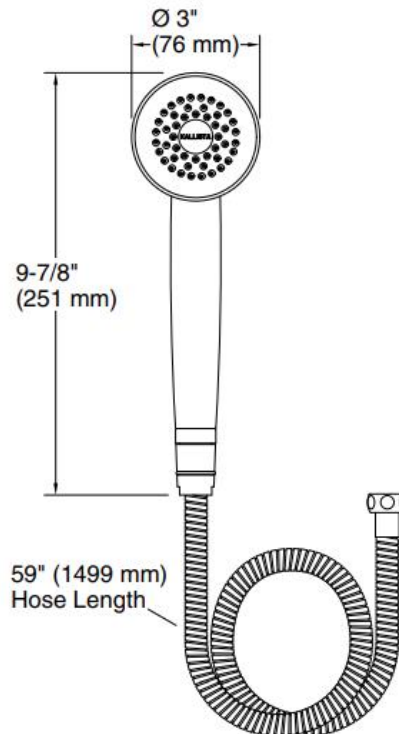

Brand : KALLISTA,USA  
Name : Counterpoint Single function hand shower with hose  
Item Code : P23243-00-CP  
Designer : Barbara Barry  
Color / Finish: Chrome  
Dimensions : 179 x 159 x 119 mm

**Product info:**

- Single Function Hand shower
- With hose
- Solid Brass Construction for Durability and Reliability
- Easy to clean spray face resists mineral buildup
- 1.75 gal/min (6.6 l/min) flow rate
- 59" (1499 mm) hose length