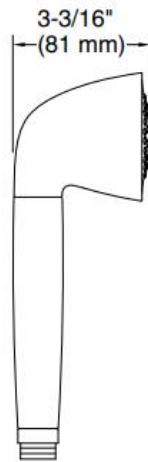

Brand : KALLISTA,USA  
Name : Counterpoint Single function hand shower with hose  
Item Code : P23243-00-CP  
Designer : Barbara Barry  
Color / Finish: Chrome  
Dimensions : 179 x 159 x 119 mm

**Product info:**

- Single Function Hand shower
- With hose
- Solid Brass Construction for Durability and Reliability
- Easy to clean spray face resists mineral buildup
- 1.75 gal/min (6.6 l/min) flow rate
- 59" (1499 mm) hose length