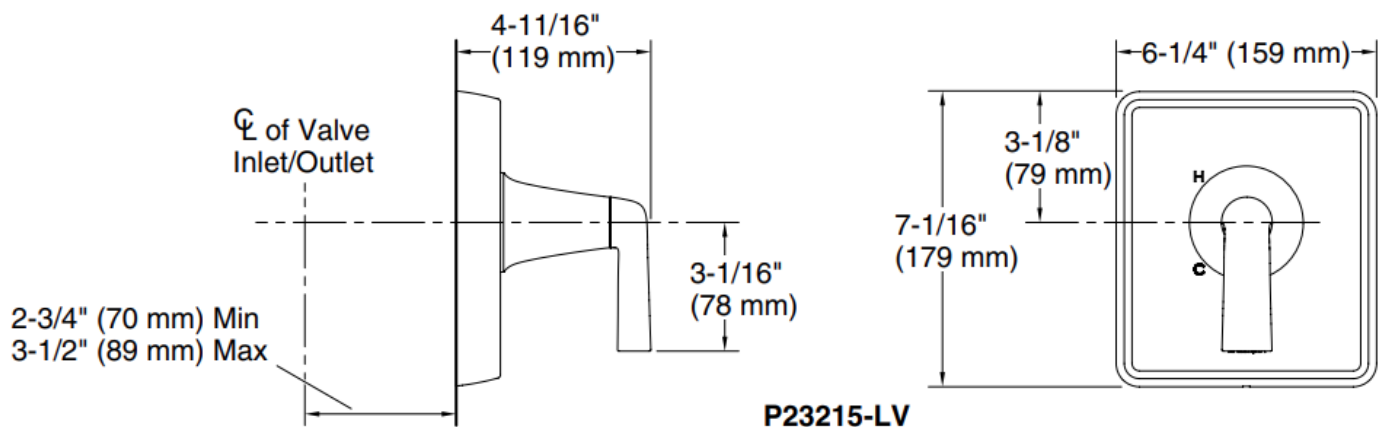

Brand : KALLISTA,USA  
 Name : Counterpoint pressure balance valve, lever handle  
 Item Code : P23215-LV-CP  
 Designer : Barbara Barry  
 Color / Finish: Brushed Nickel  
 Dimensions : 179 x 159 x 119 mm

**Product info:**

- Pressure balance valve
- Lever Handle
- With Diverter
- Solid brass construction for durability and reliability
- Requires Rough in pressure

Flushing of pipe must be done before fittings are installed. Failure to do so voids the warranty.