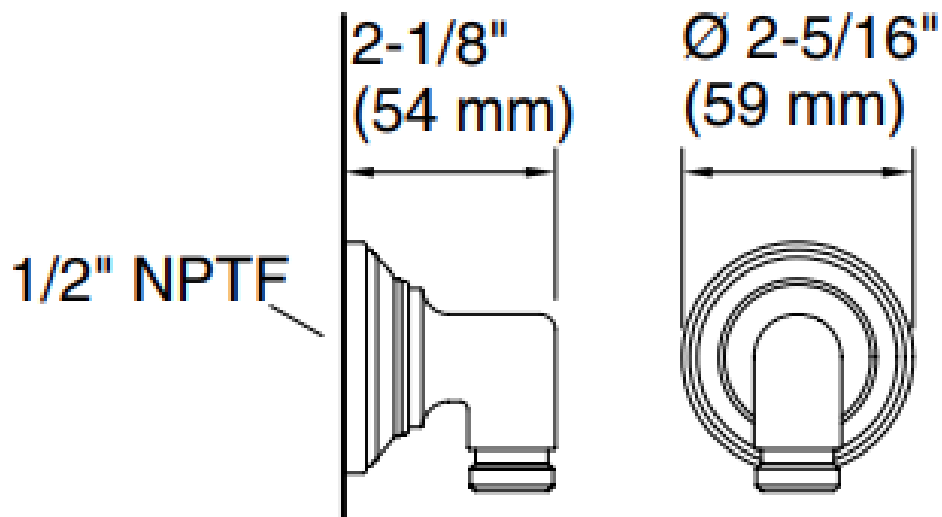

Brand : KALLISTA,USA
Name : Inigo Wall Supply Elbow
Item Code : P23144-00-CP
Designer : Michael S. Smith
Color / Finish: Polished Chrome
Dimensions : 59 x 54 mm

Product info:
• Wall Supply Elbow

P23144

Flushing of pipe must be done before fittings are installed. Failure to do so voids the warranty.