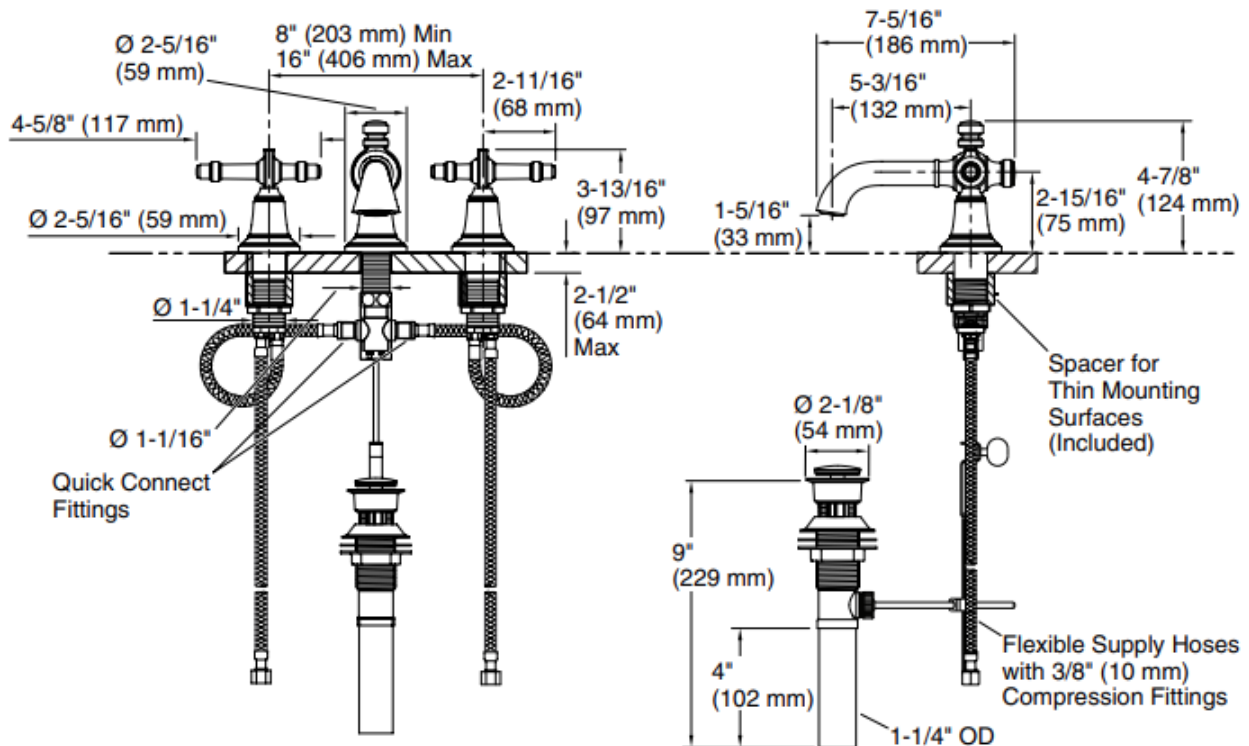

Flushing of pipe must be done before fittings are installed. Failure to do so voids the warranty.

Follow cleaning instructions and avoid using any harmful chemicals.

All information is for reference only. Installation shall always be based on the specs provided with actual delivered items.

For more info, visit www.sanitecph.com