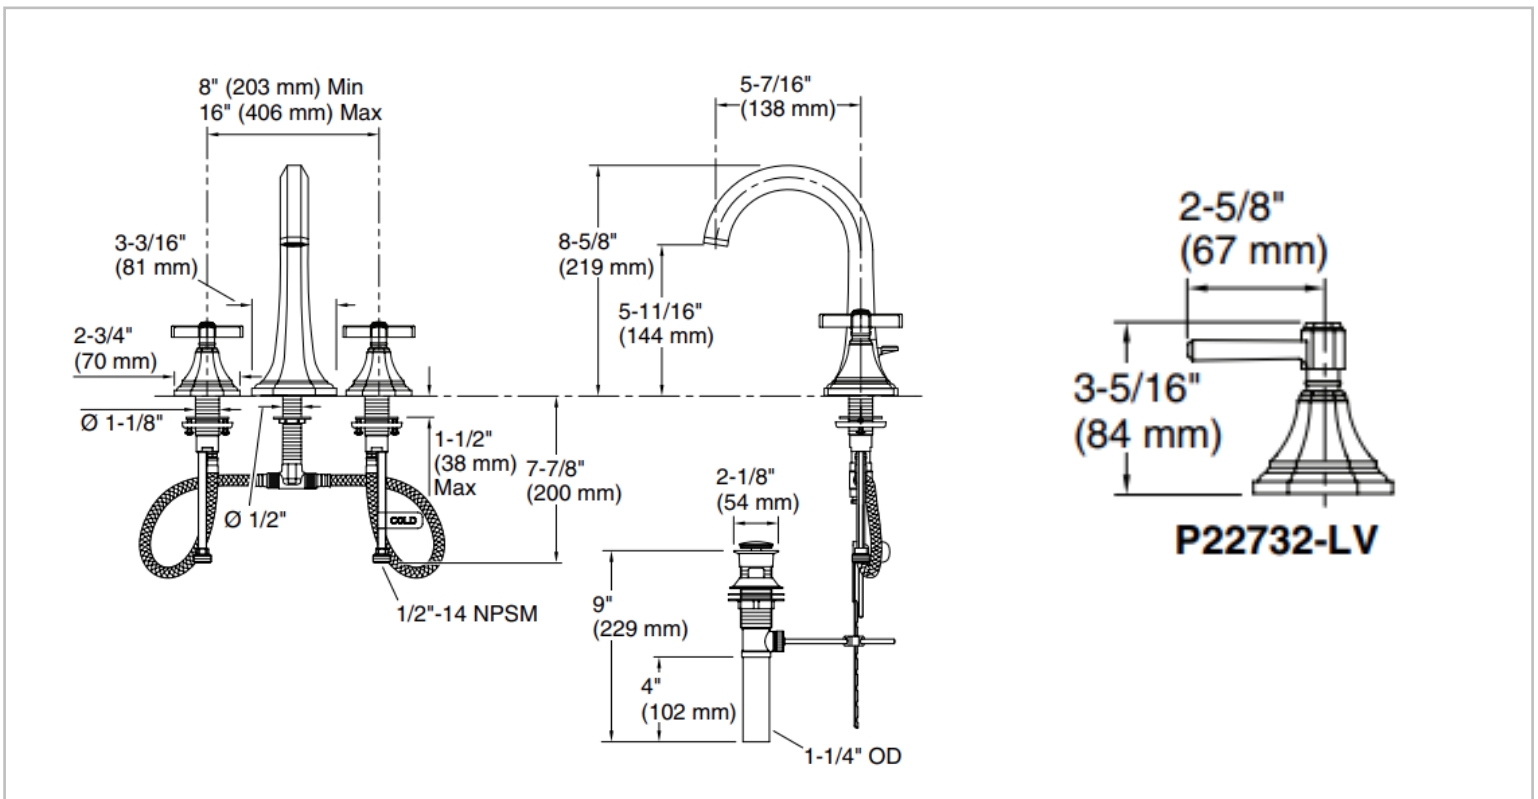

Brand : KALLISTA,USA  
 Name : For Town sink faucet, tall spout, lever handle  
 Item Code : P22732-LV-AD  
 Designer :  
 Color / Finish: Nickel Silver  
 Dimensions : 162 x 75 x 83 mm

**Product info:**

- Sink Faucet
- Tall Spout
- Lever handle

**Add-ons sold separately:**

- Flexible hose
- Angle valve

Flushing of pipe must be done before fittings are installed. Failure to do so voids the warranty.

Follow cleaning instructions and avoid using any harmful chemicals.