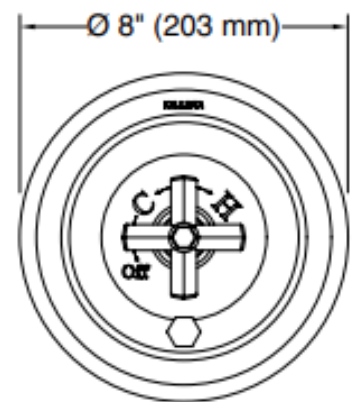

Brand : KALLISTA,USA
 Name : For Town Pressure balance trim with diverter, lever handle
 Item Code : P22716-LX-AD
 Designer :
 Color / Finish: Nickel Silver
 Dimensions : 203 x 76 mm

Product info:

- Pressure balance trim
- With diverter
- Lever handle
- Solid brass construction for durability and reliability
- High-temperature limit stop helps eliminate scalding