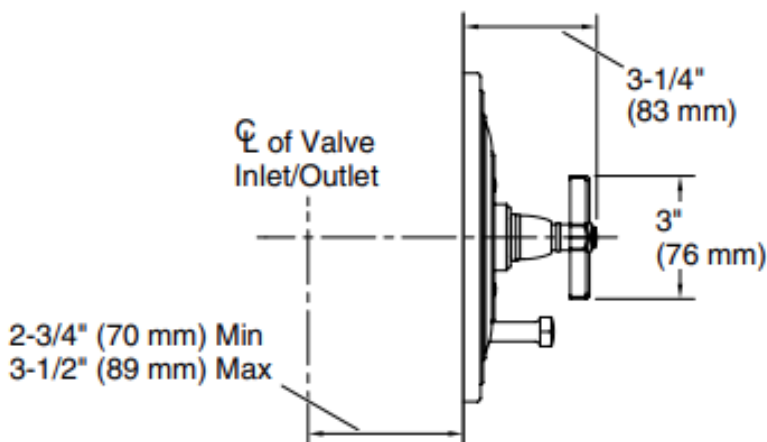

Brand : KALLISTA,USA
 Name : For Town Pressure balance trim with diverter, lever handle
 Item Code : P22716-LX-AD
 Designer :
 Color / Finish: Nickel Silver
 Dimensions : 203 x 76 mm

Product info:

- Pressure balance trim
- With diverter
- Lever handle
- Solid brass construction for durability and reliability
- High-temperature limit stop helps eliminate scalding