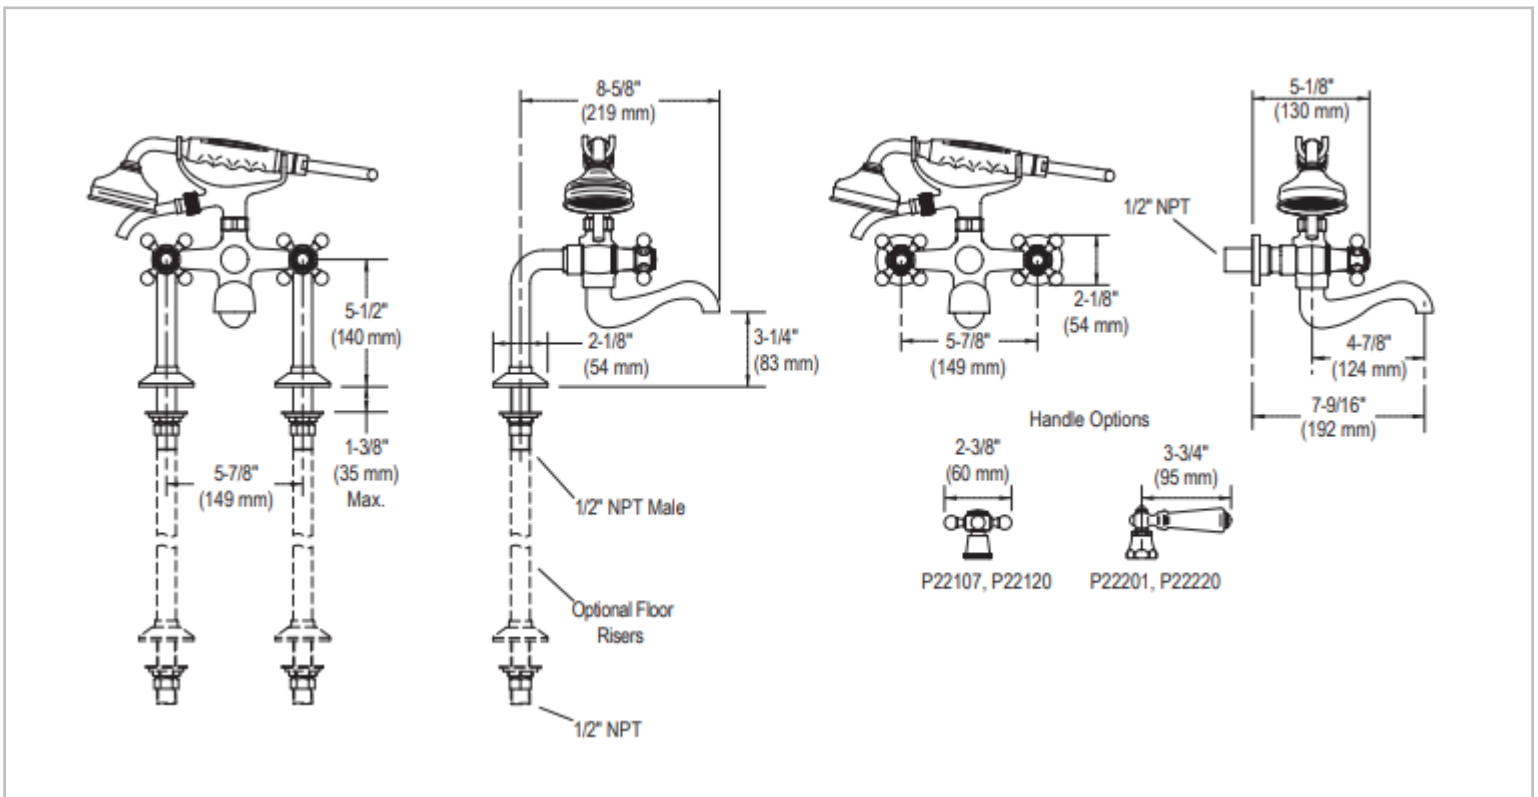

Brand : KALLISTA,USA
 Name : Hampstead Bath Faucet Set with Standard Spout and Hand Shower
 Item Code : P22207-00-CP
 Designer :
 Color / Finish: Polished Chrome
 Dimensions : 192 mm Spout Reach

Product info:

- Bath Faucet Set
- With Standard Spout and Hand Shower
- Solid Brass Construction for Durability and Reliability
- 2.5 GPM (9.5 LPM) Flow Rate

Flushing of pipe must be done before fittings are installed. Failure to do so voids the warranty.