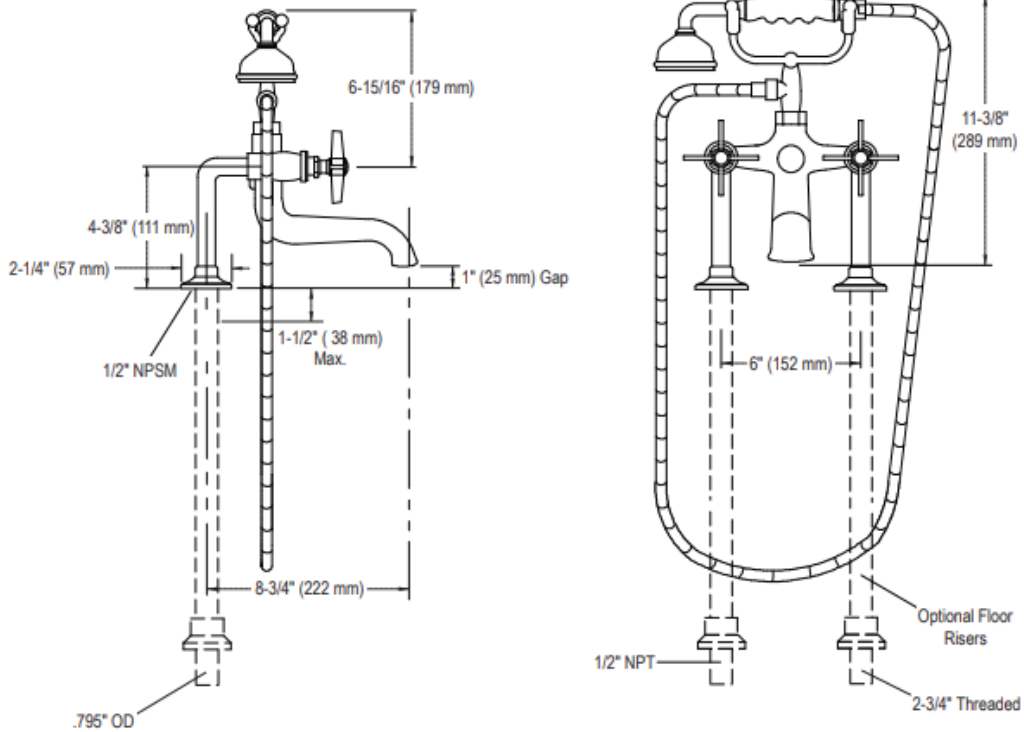

Brand : KALLISTA,USA
 Name : For Loft Floor riser attachment
 Item Code : P22110-00-CP

Designer :

Color / Finish: Polished Chrome
 Dimensions : (See data drawing below for dimensions)

Product info:

- Floor Riser Attachment
- Solid Brass Construction for Durability and Reliability