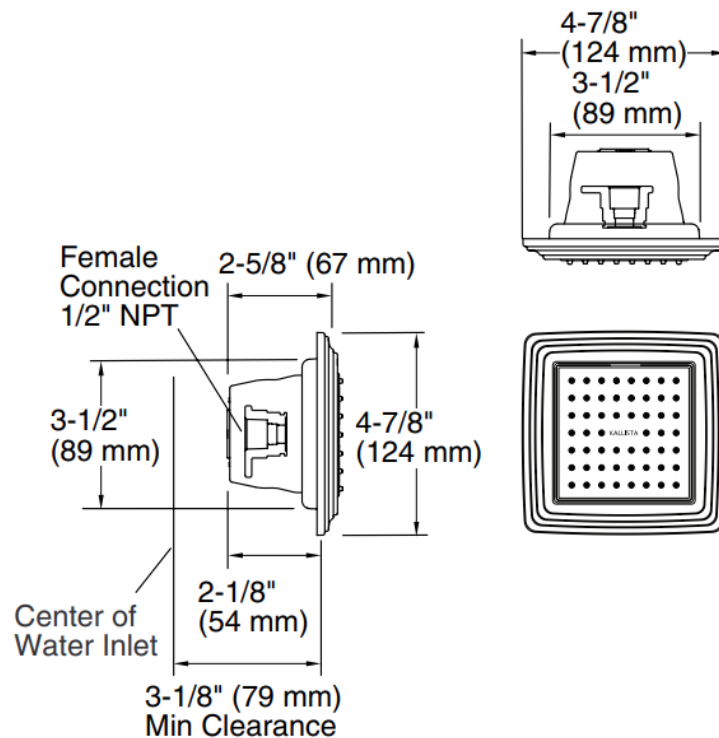

Brand : KALLISTA,USA
 Name : Traditional square body spray
 Item Code : P22077-00-CP

Designer :

Color / Finish: Polished Chrome
 Dimensions : 124 x 67 x 54 mm

Product info:

- Traditional square body spray
- 2.5 gal/min (9.5 l/min) flow rate
- Spray face resists hard water build-up and is easy to clean
- 54 spray nozzles provide a soothing water experience
- 1/2" NPT connections