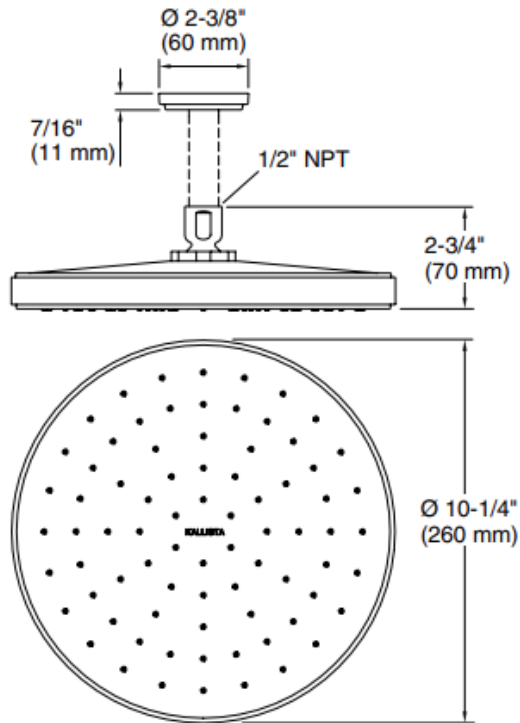

Brand : KALLISTA,USA  
 Name : Pure Paletta Diameter air-induction rain dome  
 Item Code : P21676-00-BZ  
 Designer : Laura Kirar  
 Color / Finish: Antique bronze  
 Dimensions : 260 x 70 mm

**Product info:**

- Air induction rain dome
- Solid brass construction for durability and reliability
- Single-function rain showerhead
- 1.75 gal/min (6.6 l/min) flow rate
- 1/2" NPT connection
- Optimized spray face for maximum performance