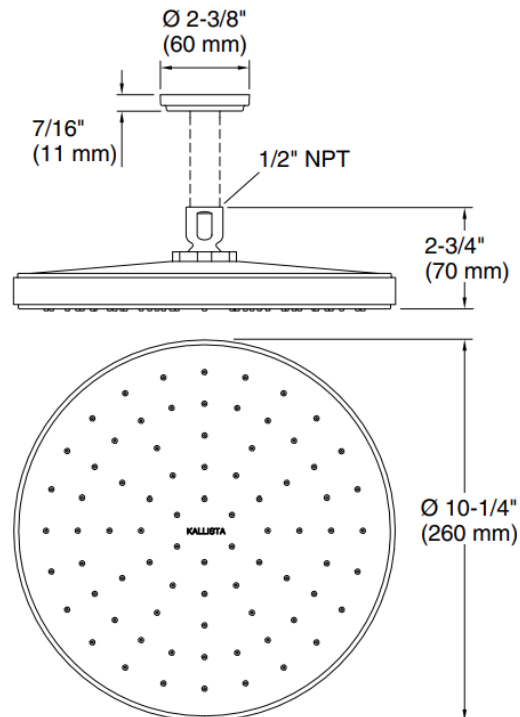

Brand : KALLISTA
Name : Vir Stil Air Induction Raindome
Item Code : P21671-00-AG
Designer : Laura Kirar
Color / Finish: Brushed Nickel
Dimensions : 260 x 70 x 60 mm

Product info:

- Air Induction Rain dome
- Solid brass construction for durability and reliability
- Single-function rain showerhead
- 1.75 gal/min (6.6 l/min) flow rate
- 1/2" NPT connection