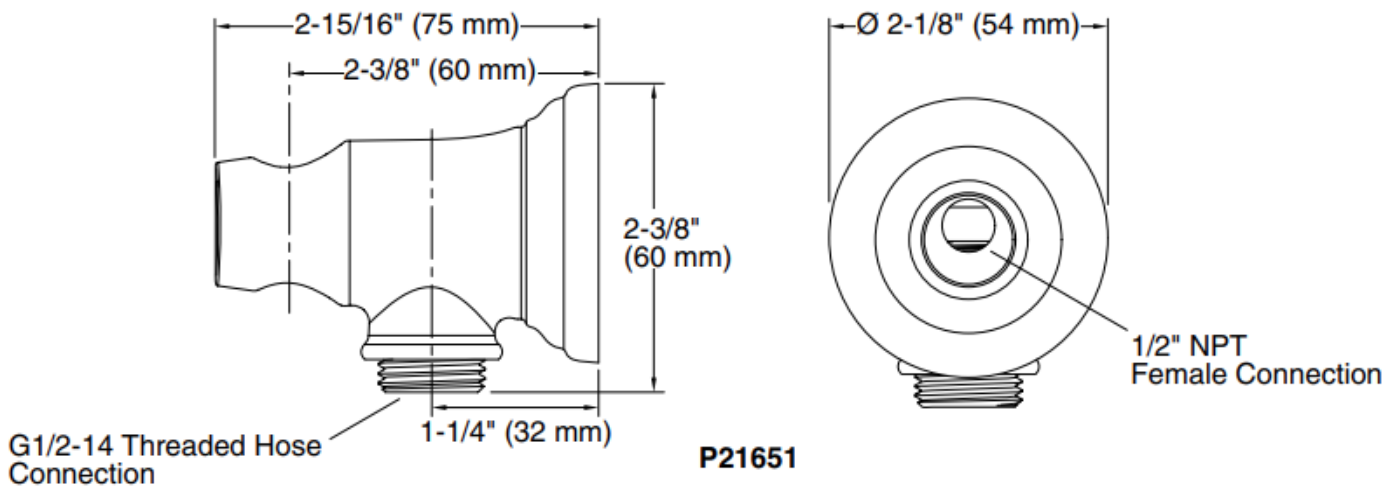

Brand : KALLISTA,USA
Name : Wall bracket with integrated with supply elbow
Item Code : P21651-00-CP
Designer :
Color / Finish: Polished Chrome
Dimensions : 54 x 60 x 75 mm

Product info:

- Wall bracket
- With Integrated supply elbow
- Solid metal construction for durability and reliability
- Integrated supply and holder
- Clean look with reduced number of components needed in the shower space