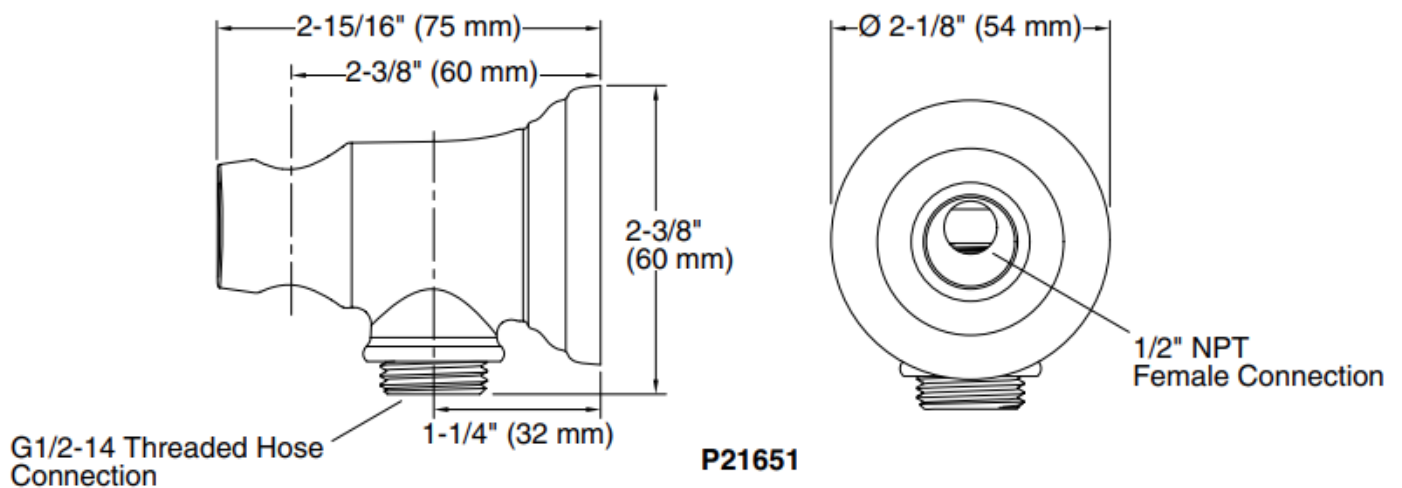

Brand : KALLISTA,USA  
Name : Wall bracket with integrated supply elbow  
Item Code : P21651-00-BCH  
Designer :  
Color / Finish: Blush Bronze  
Dimensions : 54 x 60 x 75 mm

**Product info:**

- Wall bracket
- With integrated supply
- Solid metal construction for durability and reliability
- Integrated supply and holder
- Clean look with reduced number of components needed in the shower space