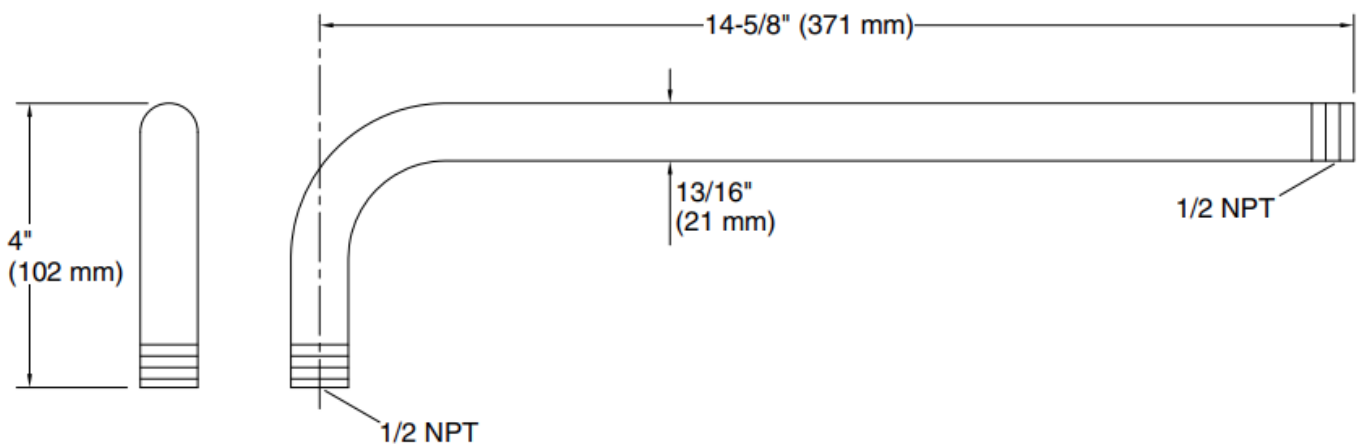

Brand : KALLISTA
Name : Wall Shower arm
Item Code : P21523-00-BZ

Designer :

Color / Finish: Antique Bronze
Dimensions : 371 x 102 mm

Product info:

- Wall shower arm
- 1/2" NPT connection
- Flow rate: 1.2 gal/min (4.5 l/min)
- Pressure: 60 psi (4.1 bar)