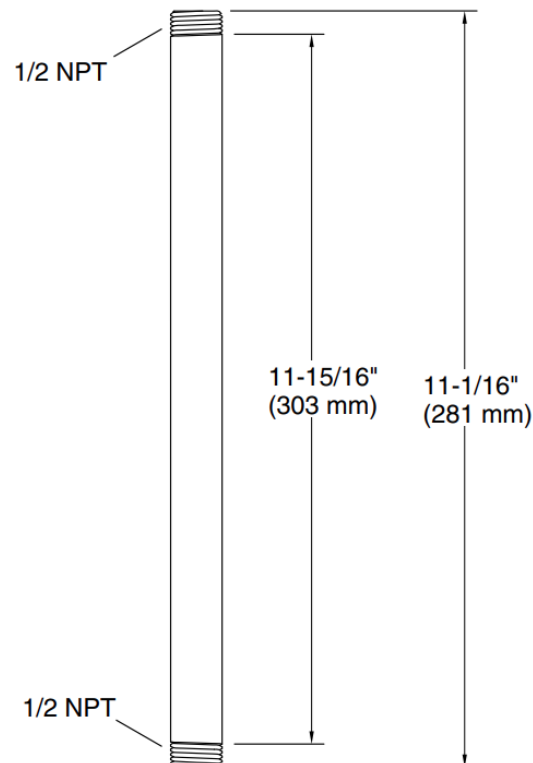

Brand : KALLISTA
Name : Ceiling Mount Rain dome Arm
Item Code : P21522-00-AG

Designer :

Color / Finish: Brushed Nickel
Dimensions : 281 mm

Product info:

- Ceiling Shower Arm
- High-quality solid brass construction for durability and reliability
- 1/2" NPT connection