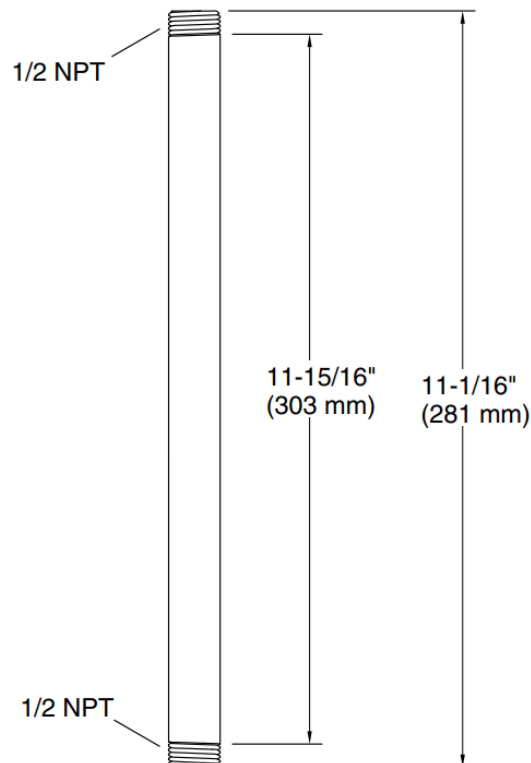

Brand : KALLISTA
Name : Ceiling Shower Arm
Item Code : P21522-00-AD

Designer :

Color / Finish: Nickel Silver
Dimensions : 281 mm

Product info:

- Ceiling Shower Arm
- High-quality solid brass construction for durability and reliability
- 1/2" NPT connection