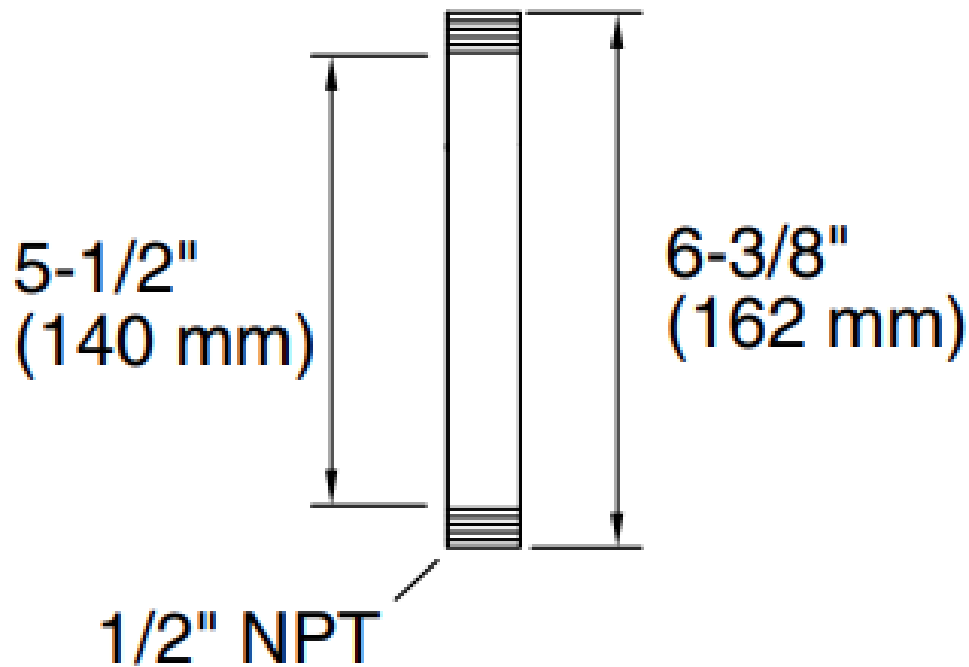

Brand : KALLISTA, USA  
Name : Ceiling Rain dome arm  
Item Code : P21521-00-BCH

Designer :

Color / Finish: Blush Bronze  
Dimensions : 162 mm

**Product info:**

- Ceiling Rain dome man
- Solid brass construction for durability and reliability
- 1/2" NPT connection