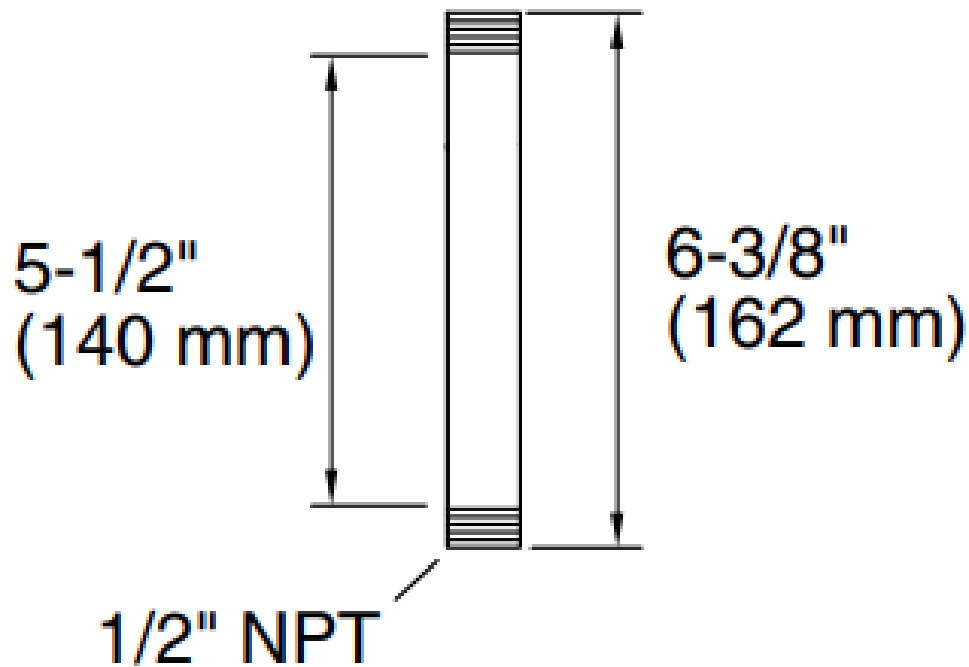

Brand : KALLISTA, USA  
Name : Ceiling Rain dome arm  
Item Code : P21521-00-AD

Designer :

Color / Finish: Nickel Silver  
Dimensions : 162 mm

**Product info:**

- Ceiling Rain dome man
- Solid brass construction for durability and reliability
- 1/2" NPT connection