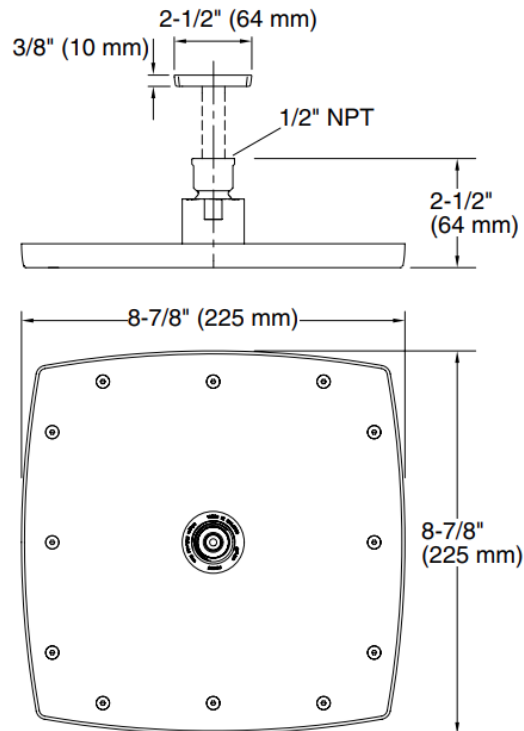

Brand : KALLISTA
Name : Square soft modern rain dome
Item Code : P21515-00-AG

Designer :

Color / Finish: Brushed Nickel
Dimensions : 225 x 64 mm

Product info:

- Square soft modern rain dome
- Single-function Rain showerhead
- Solid brass construction for durability and reliability
- Air-induced spray technology
- 1.75 g/min (6.6 l/min) flow rate
- 1/2" NPT connection