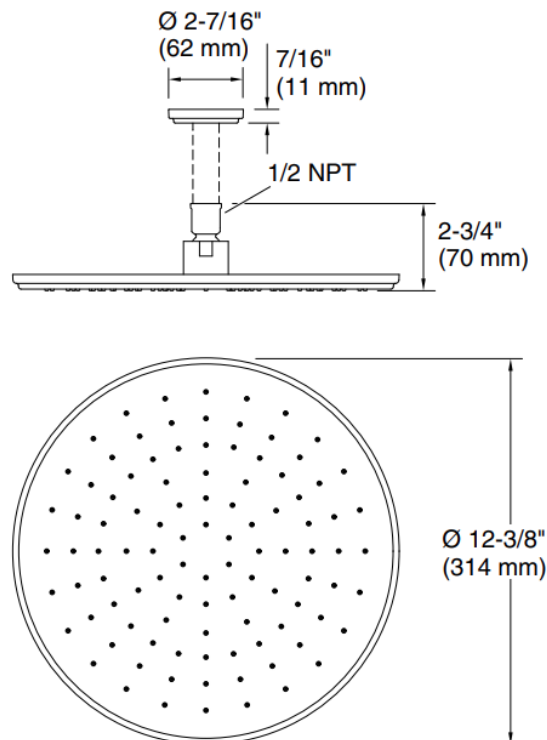

Brand : KALLISTA  
Name : Air-induction Large Contemporary Rain dome Single Function shower  
Item Code : P21513-00-CP  
Designer :  
Color / Finish: Polished Chrome  
Dimensions : 314 x 70 mm

**Product info:**

- Air Induction
- Large Contemporary Rain dome Single Function Shower
- Maximum flow rate of 2.5 gpm (9.5 lpm)
- Single function spray
- Includes escutcheon

Flushing of pipe must be done before fittings are installed. Failure to do so voids the warranty.