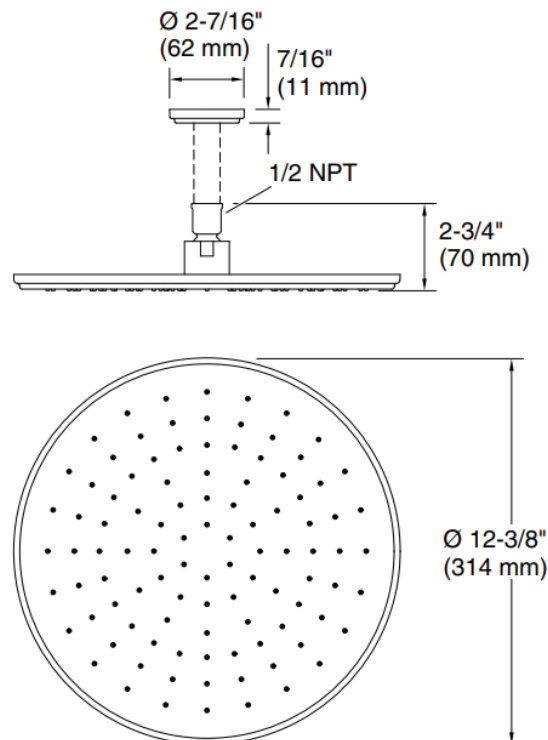

Brand : KALLISTA
Name : Kallista Foundation Air-induction Large Contemporary Rain dome Single Function shower
Item Code : P21513-00-AD
Designer :
Color / Finish: Nickel Silver
Dimensions : 314 mm

Product info:

- Air Induction
- Large Contemporary Rain dome Single Function Shower
- Maximum flow rate of 2.5 gpm (9.5 lpm)
- Single function spray
- Includes escutcheon

Flushing of pipe must be done before fittings are installed. Failure to do so voids the warranty.