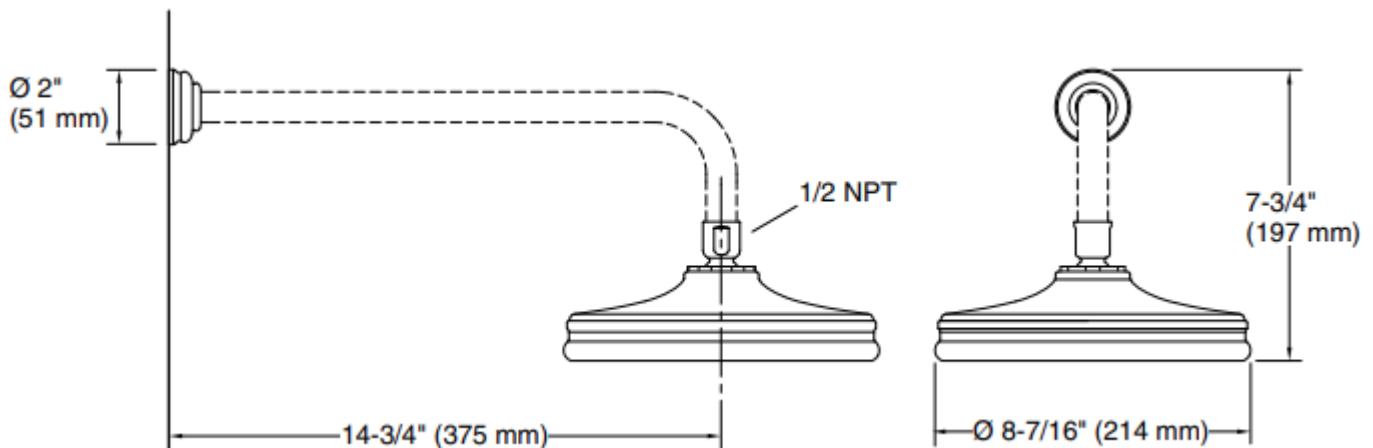

Brand : KALLISTA,USA  
Name : Air-induction Eco Small Traditional Rain dome  
Item Code : P21510-E-CP  
Designer :  
Color / Finish: Polished Chrome  
Dimensions : 214 x 197 x 375 mm

**Product info:**

- Air Induction Eco Small
- Maximum flow rate of 2.5 gpm (9.5 lpm)
- High-quality solid brass construction for durability and reliability
- Shower arm sold separately
- Single function spray
- Includes escutcheon