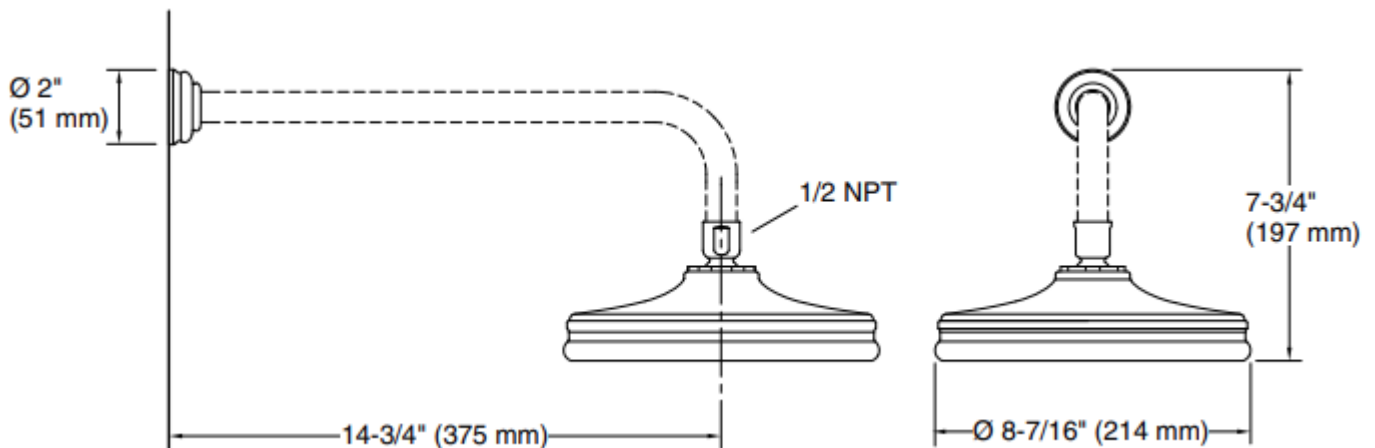

Brand : KALLISTA,USA
Name : Air-induction Eco Small Traditional Rain dome
Item Code : P21510-E-BCH
Designer :
Color / Finish: Blushed Bronze
Dimensions : 214 x 197 x 375 mm

Product info:

- Air Induction Eco Small
- Maximum flow rate of 2.5 gpm (9.5 lpm)
- High-quality solid brass construction for durability and reliability
- Shower arm sold separately
- Single function spray
- Includes escutcheon