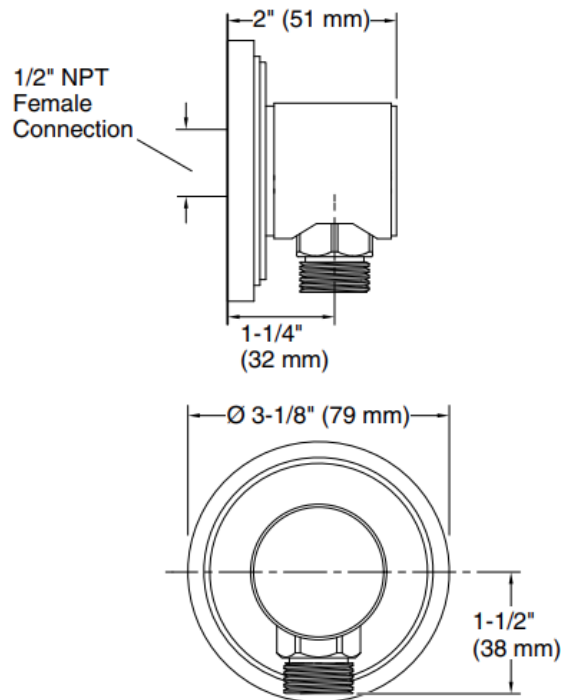

Brand : KALLISTA
Name : Wall supply elbow
Item Code : P21486-00-AD
Designer : Laura Kirar
Color / Finish: Nickel Silver
Dimensions : 79 x 38 x 51 mm

Product info:

- Wall Supply Elbow
- Solid brass construction for durability and reliability
- Complements the Vir Stil® and Paletta™ collections