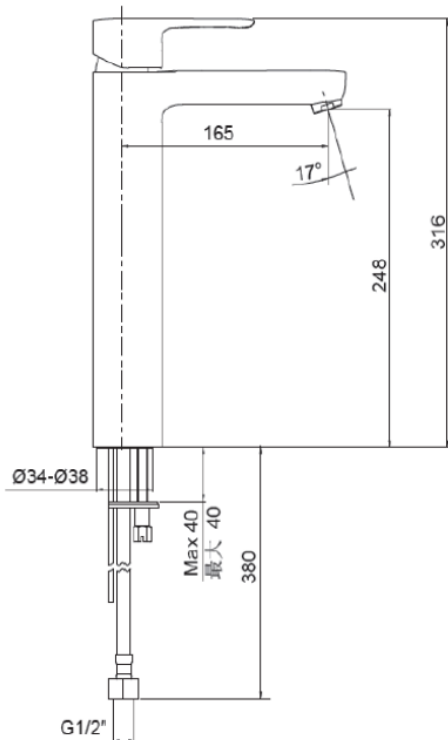

Brand : KOHLER  
 Name : July Tower Lavatory Faucet  
 Item Code : K98421T-4-AF

Designer :

Color / Finish: French Gold  
 Dimensions : 165 mm Reach  
 248 mm Height

**Product info:**

- Tower Lavatory Faucet
- Handle: Lever
- Includes: Spout, valve, aerator, handle, drain assy, hose, connect assy