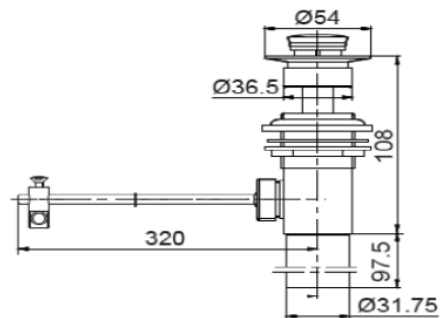

Brand : KOHLER  
 Name : July Tower Lavatory Faucet  
 Item Code : K98421T-4-AF

Designer :

Color / Finish: French Gold  
 Dimensions : 165 mm Reach  
 248 mm Height

**Product info:**

- Tower Lavatory Faucet
- Handle: Lever
- Includes: Spout, valve, aerator, handle, drain assy, hose, connect assy