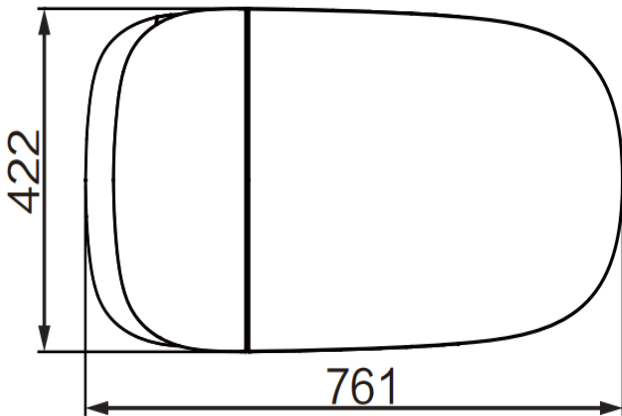

Brand: JOMOO, China
Name: Smart Toilet heated soft-closed seat
Item Code: ZD8920-SA-IDO305

Designer:
Color / Finish: White
Dimensions: 761 x 422 x 500 mm

Product info:

- Smart toilet
- With heated soft-close seat
- 3/5L pump-assisted flush