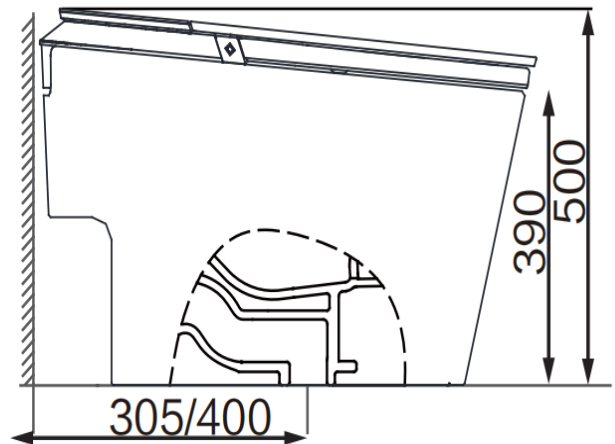

Brand: JOMOO, China
Name: Smart Toilet heated soft-closed seat
Item Code: ZD8920-SA-IDO305

Designer:
Color / Finish: White
Dimensions: 761 x 422 x 500 mm

Product info:

- Smart toilet
- With heated soft-close seat
- 3/5L pump-assisted flush