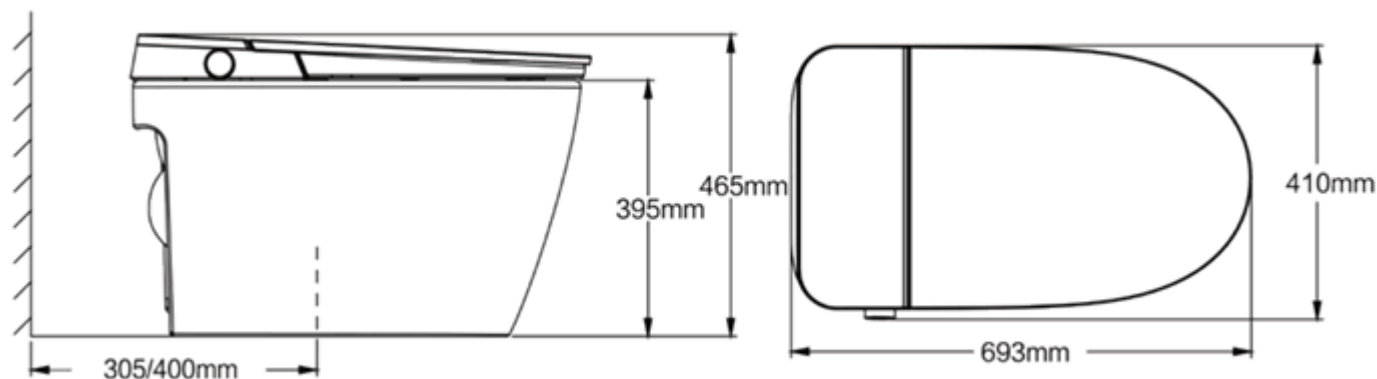

Brand: JOMOO, China
Name: Smart Toilet heated soft-closed seat
Item Code: ZD7340-SA-IDO305

Designer:
Color / Finish: White
Dimensions: 693 x 410 x 465mm

Product info:

- Smart toilet
- With heated soft-close seat
- 3/4L tornado flush