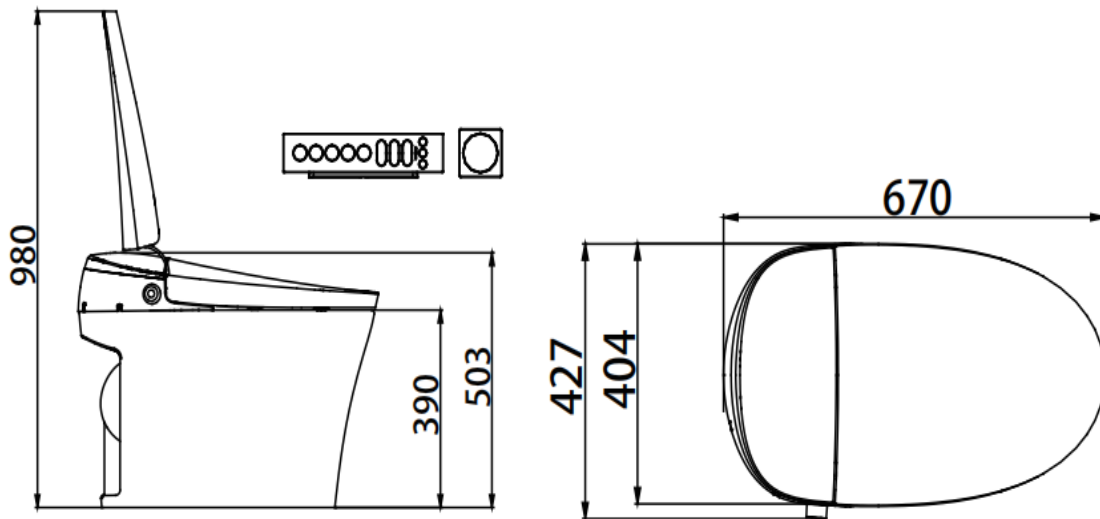

Brand: JOMOO, China  
Name: Smart Toilet heated soft-closed seat  
Item Code: ZD6351-SA-IDO305

Designer:  
Color / Finish: White  
Dimensions: 695 x 390 x 470 mm

- Product info:
- Smart toilet
  - With heated soft-close seat
  - 4L pump-assisted Flush