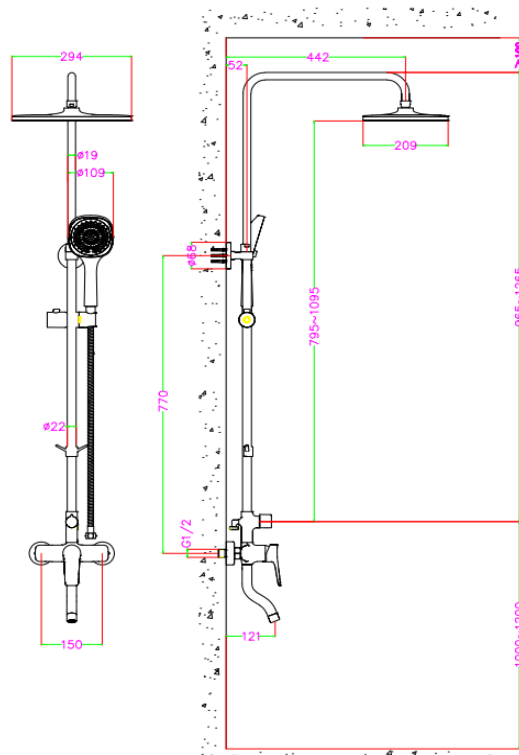

Brand: JOMOO, China  
 Name: Shower system with mixer and spout rectangular overhead shower  
 Item Code: X36033-548/HBS-1  
 Designer:  
 Color / Finish: Gun Metal  
 Dimensions: Rain shower: 295\*210mm  
 Decorative cover:  $\Phi 66$ mm  
 Steel pipe:  $\Phi 22$ mm+ bend  $\Phi 19$ mm

**Product info:**

- Spray water wall distance: 445mm Rain shower: Single function pressure boost, silicone nozzles
- Hand shower: 3-function pressure boost, silicone nozzles
- Main cartridge:  $\Phi 35$  cartridge
- 3-function water diverter
- Shower hose: non-winding PVC hose
- Slider: Height-adjustable swivel hand shower holder
- Height adjustable
- 360° swivel tub spout
- Bath ball double ditch