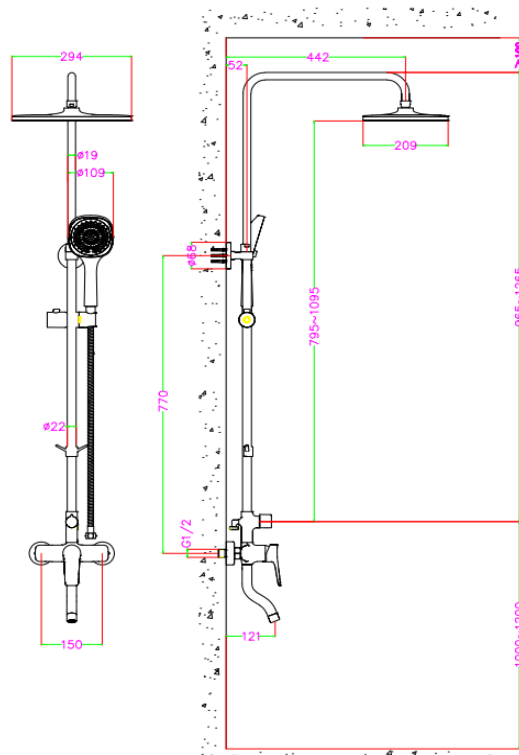

Brand: JOMOO, China  
 Name: Shower system with mixer & spout  
 Square overhead shower  
 Item Code: X36033-548/1B-1  
 Designer:  
 Color / Finish: Chrome  
 Dimensions: Rain shower: 295\*210mm  
 Decorative cover:  $\Phi 66\text{mm}$   
 Steel pipe:  $\Phi 22\text{mm} + \text{bend } \Phi 19\text{mm}$

**Product info:**

- Spray water wall distance: 445mm Rain shower: Single function pressure boost, silicone nozzles
- Handshower: 3-function pressure boost, silicone nozzles
- Main cartridge  $\Phi 35$  cartridge
- 3-function water diverter
- Shower hose: Non-winding PVC hose
- Slider: Height-adjustable swivel hand shower holder
- 360° swivel tub spout
- Bath ball double ditch
- Premium brass
- Easy clean silicone nozzles