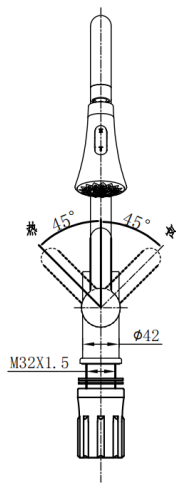

Brand: JOMOO, China  
 Name: Single lever sink mixer with pull out  
 Item Code: X33022-146/1B-Z

Designer:  
 Color / Finish: Chrome  
 Dimensions: 232 x 407 mm

**Product info:**

- 360° universal rotation
- Two-function aerator
- Outlet pipe rotation
- Ø35 ceramic cartridge
- Center distance of water outlet: 232mm;