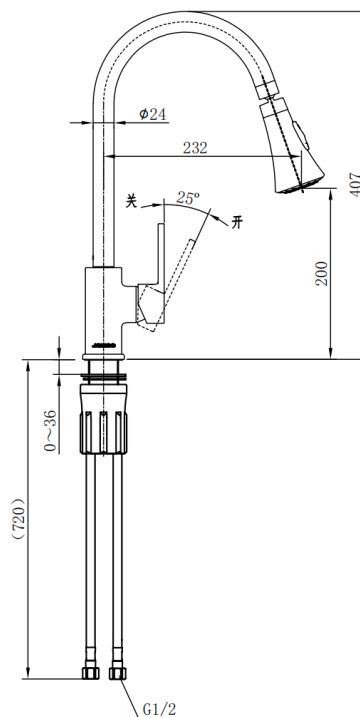

Brand: JOMOO, China  
 Name: Single lever sink mixer with pull out  
 Item Code: X33022-146/1B-Z

Designer:  
 Color / Finish: Chrome  
 Dimensions: 232 x 407 mm

**Product info:**

- 360° universal rotation
- Two-function aerator
- Outlet pipe rotation
- Ø35 ceramic cartridge
- Center distance of water outlet: 232mm;