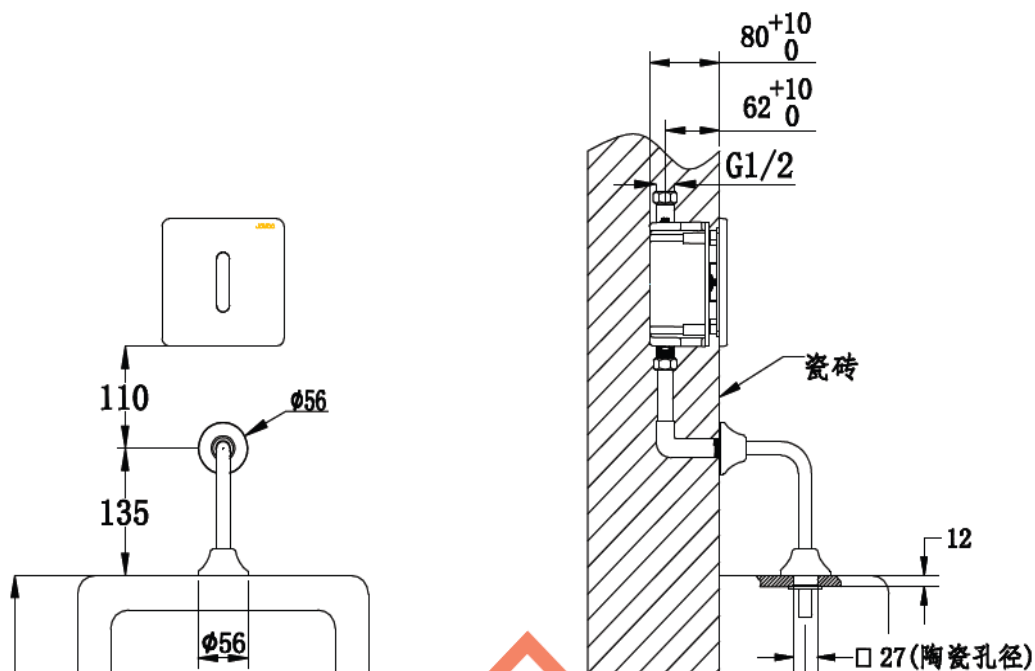

Brand: JOMOO, China
 Name: Sensor type urinal flush valve
 Item Code: P5E2003-11-I01

Designer:
 Color / Finish: Chrome
 Dimensions: 130 x 130 mm

- Product info:
- Sensor type urinal flush valve
 - 1.5L (DC)