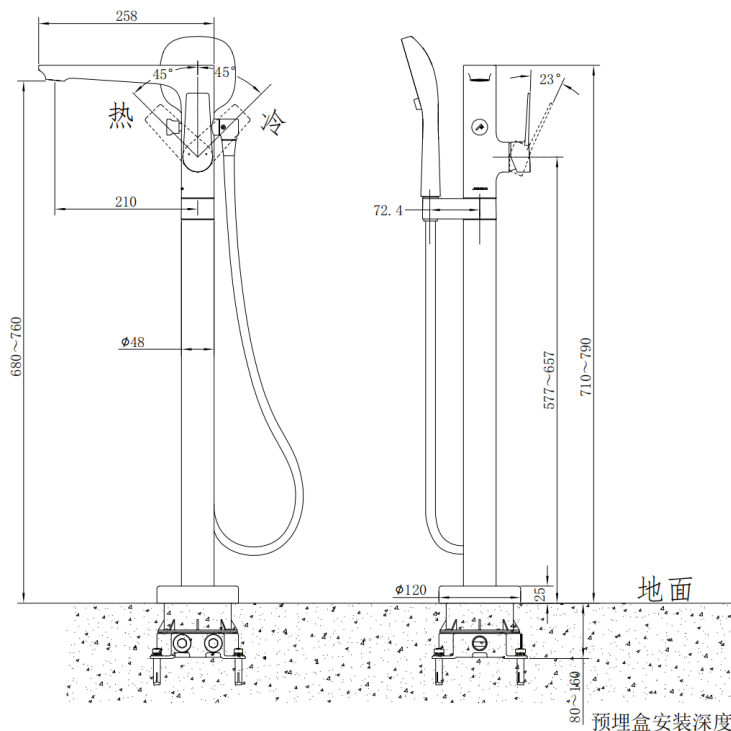

Brand: JOMOO, China
 Name: SENSORY free standing tub mixer
 Item Code: P38008-684/DBC-1

Designer:
 Color / Finish: Matt Black
 Dimensions: Spout Height: 696~776 (mm)
 Spout reach: 210mm
 Hand shower size: Φ 110mm

- Product info:
- Spray settings: Rain spray, Massage spray, Combined
 - Descaling button
 - Purchasing parts (P37315-000/00-1) separately

Flushing of pipe must be done before fittings are installed. Failure to do so voids the warranty.