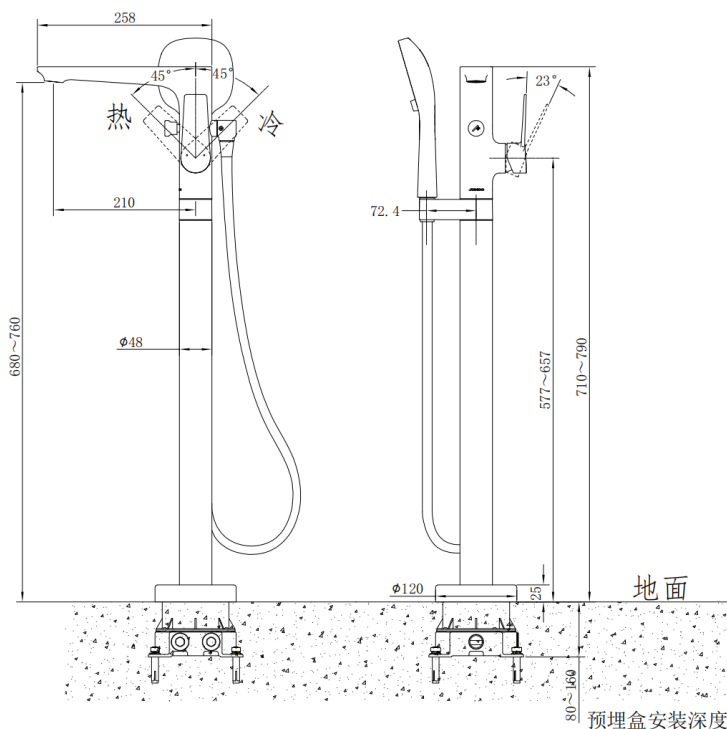

Brand: JOMOO, China
 Name: SENSORY free standing tub mixer
 Item Code: P38008-684/1B-1

Designer:
 Color / Finish: Chrome
 Dimensions: Spout Height: 696~776 (mm)
 Spout reach: 210mm
 Hand shower size: Φ 110mm

- Product info:
- Spray settings: Rain spray, Massage spray, Combined
 - Descaling button
 - Purchase parts (P37315-000/00-1) separately

Flushing of pipe must be done before fittings are installed. Failure to do so voids the warranty.
 Follow cleaning instructions and avoid using any harmful chemicals.
 All information is for reference only. Installation shall always be based on the specs provided with actual delivered items.
 For more info, visit www.sanitecph.com