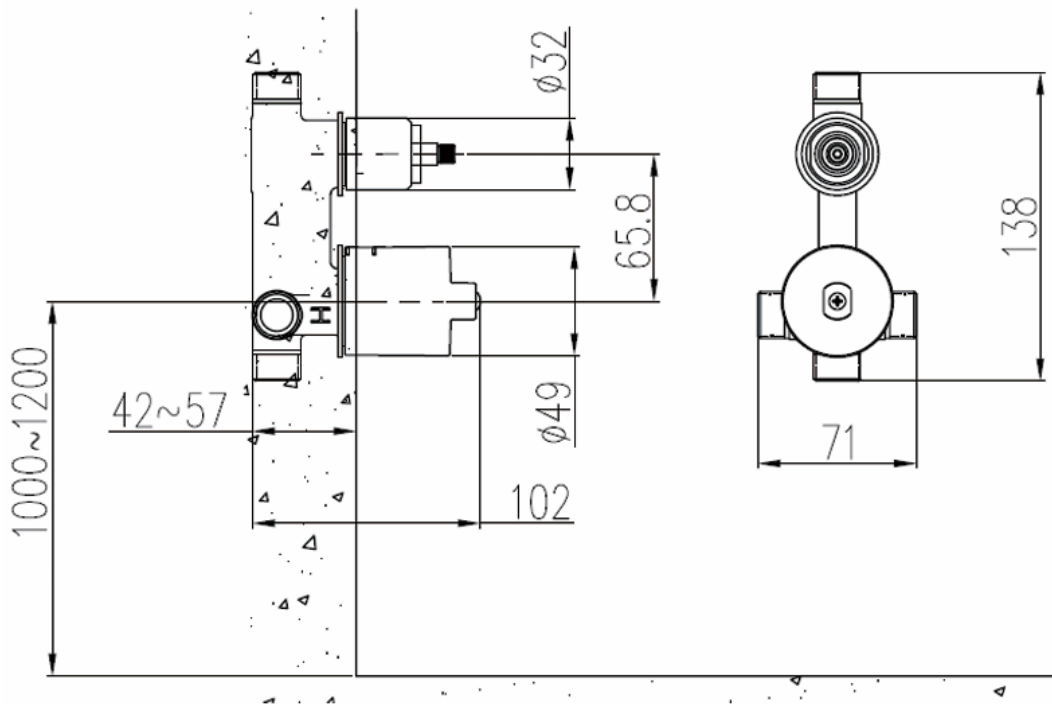

Brand: JOMOO, China
 Name: concealed part for bath/shower mixer with diverter
 Item Code: P37195-000/1B-1
 Designer:
 Color / Finish: Chrome
 Dimensions: (See data drawing)

Product info:

- Cartridge specification: $\phi 35$
- Thread: G1/2
- Material: Premium brass
- Cartridge: Ceramic Cartridge
- Model: two-function
- Other: Need to configure the cartridge plate