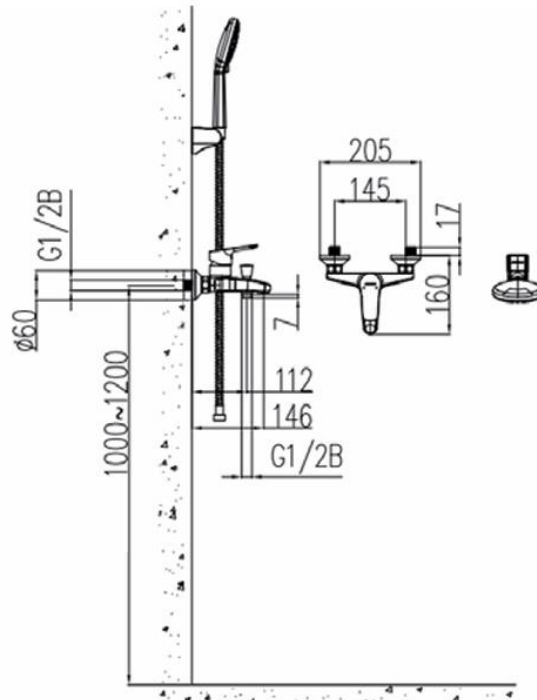

Brand: JOMOO, China  
 Name: Exposed bath/shower mixer with handshower bar set  
 Item Code: P35282-484/1C1-1

Designer:  
 Color / Finish: Chrome  
 Dimensions: (See data drawing below)

**Product info:**

- Thread: G1/2
- Hand shower:  $\phi 108$
- Slide bar height: 640
- Material: Refined copper
- Cartridge: Ceramic Cartridge ( $\phi 35$ )
- Others: Shower (3-function)+Shower hose +slide bar

Flushing of pipe must be done before fittings are installed. Failure to do so voids the warranty.