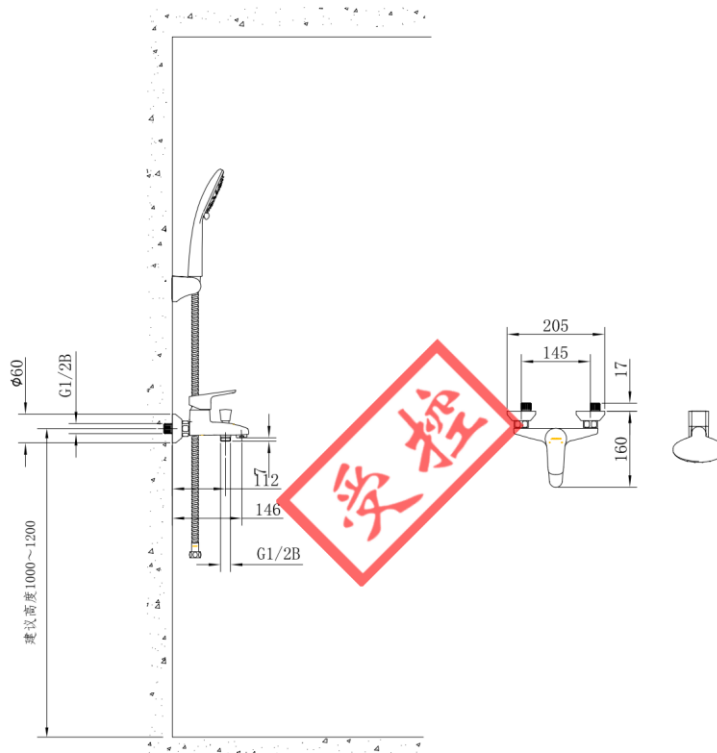

Brand: JOMOO, China
 Name: Exposed bath/shower mixer with handshower holder set
 Item Code: P35282-484/1B-1

Designer:
 Color / Finish: Chrome
 Dimensions: (see data drawing below)

Product info:

- Thread: G1/2
- Hand shower: $\phi 108$
- Material: Refined copper
- Cartridge: Ceramic cartridge ($\phi 35$)
- Others: Shower (3-function)+Shower hose +slide bar